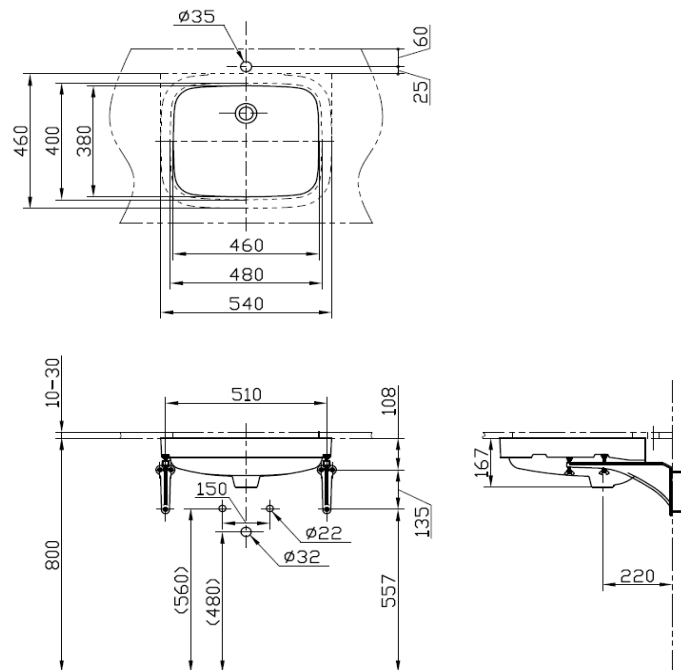

TOTO

LAVATORY

LT765V

"Basic+" Under Counter Lavatory

Product Features

Size : 540x460x167 mm.

Suggestion Fittings & Parts

Remark : We reserve the right to change some parts for suitability.