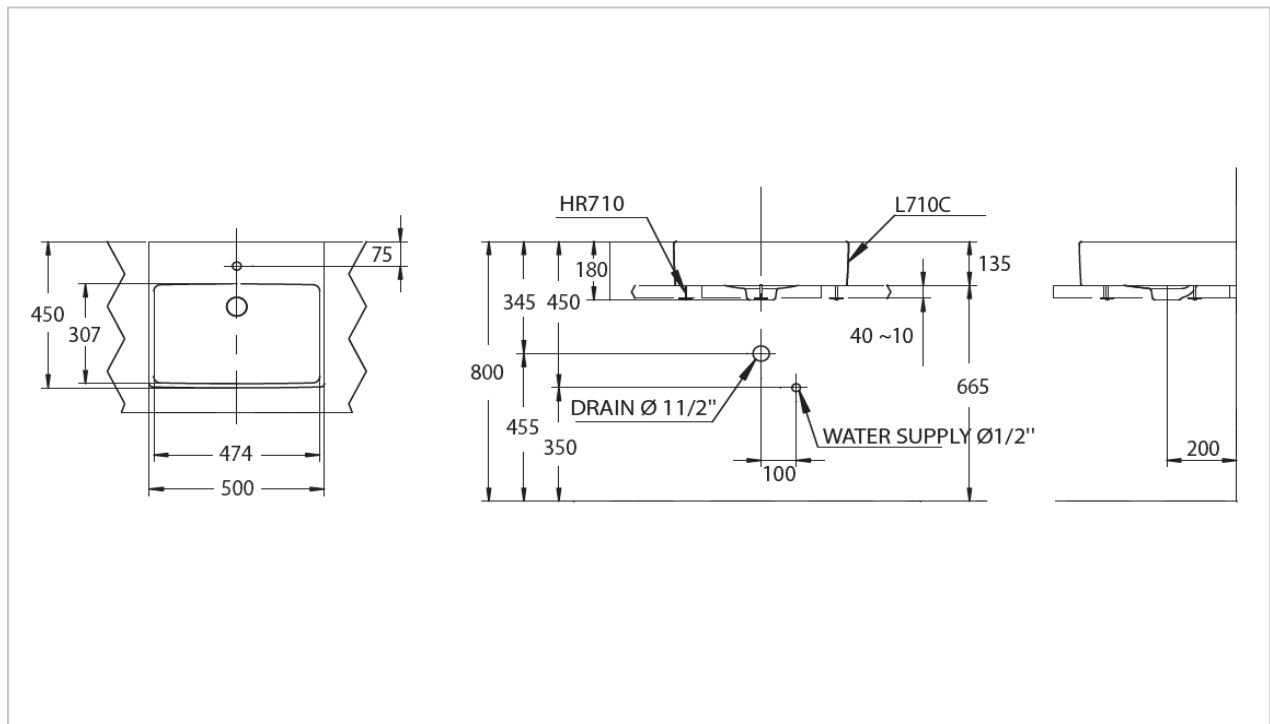

## LT710CET

Console Lavatory

Product Features

Size : 500x450x135 mm

Suggestion Fittings & Parts

Remark : We reserve the right to change some parts for suitability.

TOTO (THAILAND) CO.,LTD

Bangkok Office : 598 Q House Ploenjit Building., G floor., Ploenchit Rd., Lumpini, Pathumwan, Bangkok. 10330 Thailand  
Tel : +(66)2-650-9925(AUTO) Fax : +(66)2-650-9923-4  
www.toto.co.th