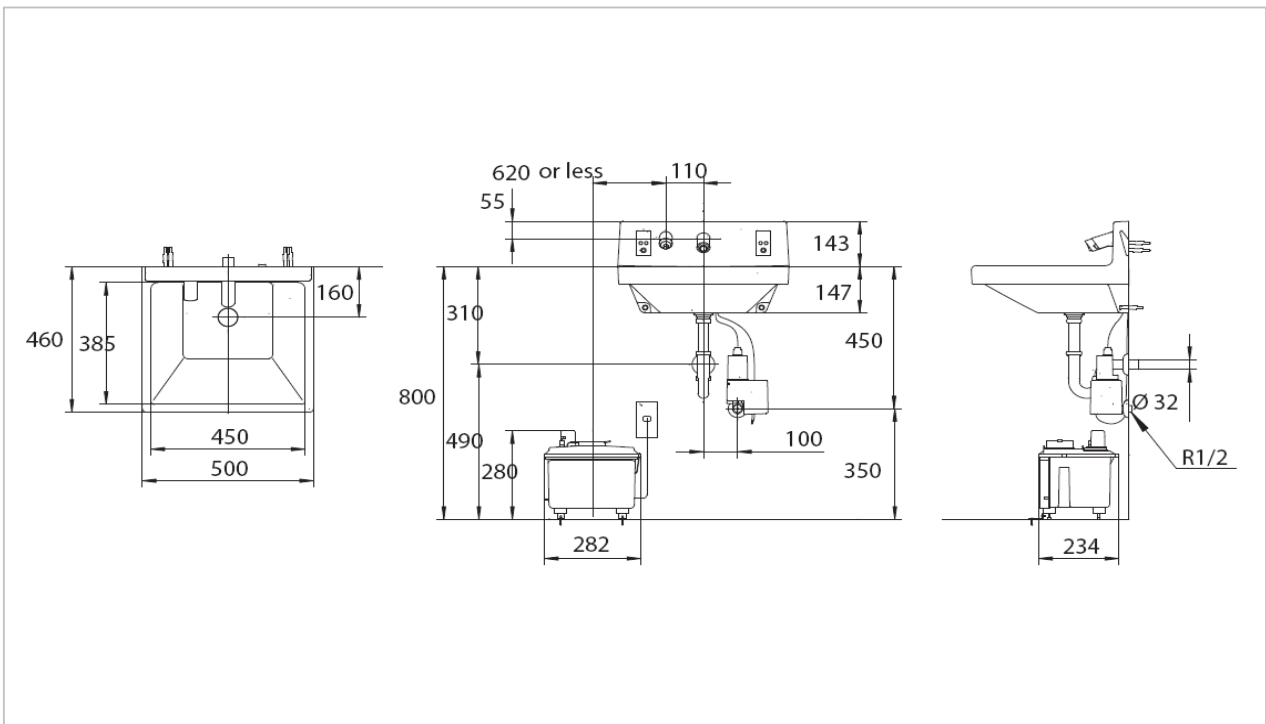

TOTO

LAVATORY

LSW130 APN2

Auto Bowl

Product Features

Wall Hung High Back Lavatory
with Built-in Sensor Faucet
Soap Dispensor (AC 100V)

Suggestion Fittings & Parts

Remark : We reserve the right to change some parts for suitability.