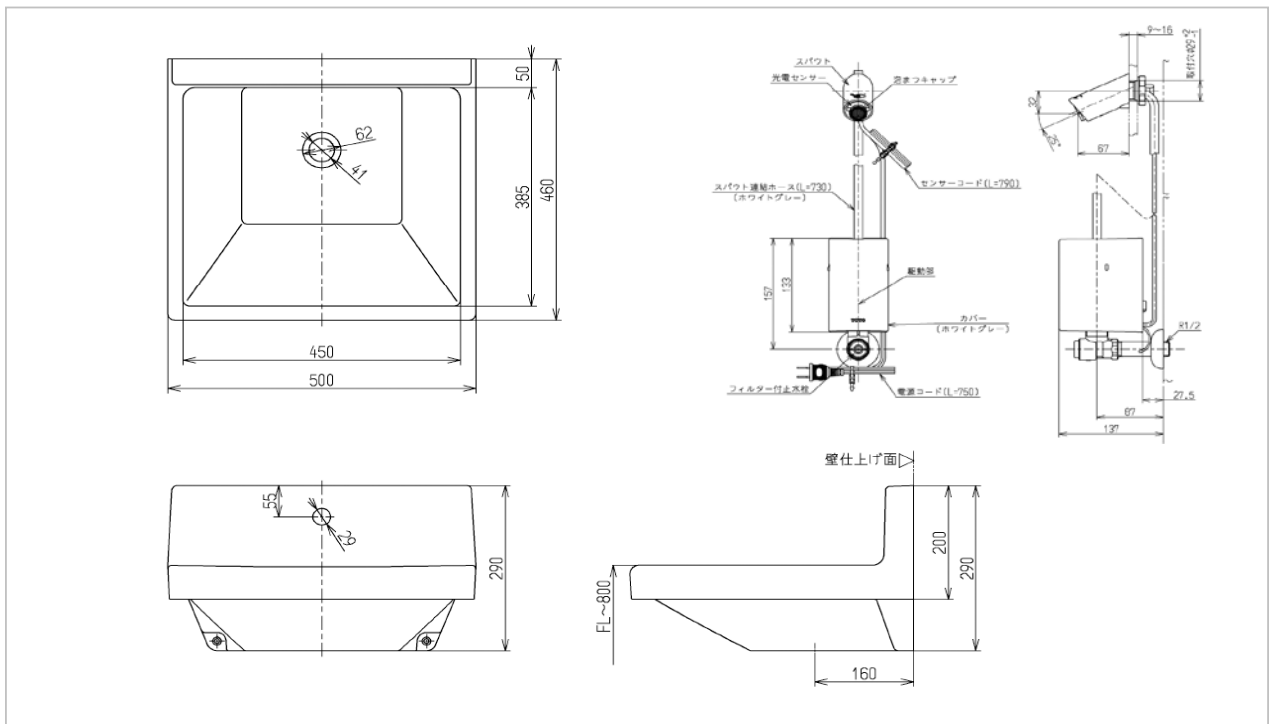

TOTO

LAVATORY

LSE130AP1

Lavatory

Product Features

Suggestion Fittings & Parts

Remark : We reserve the right to change some parts for suitability.

TOTO (THAILAND) CO.,LTD