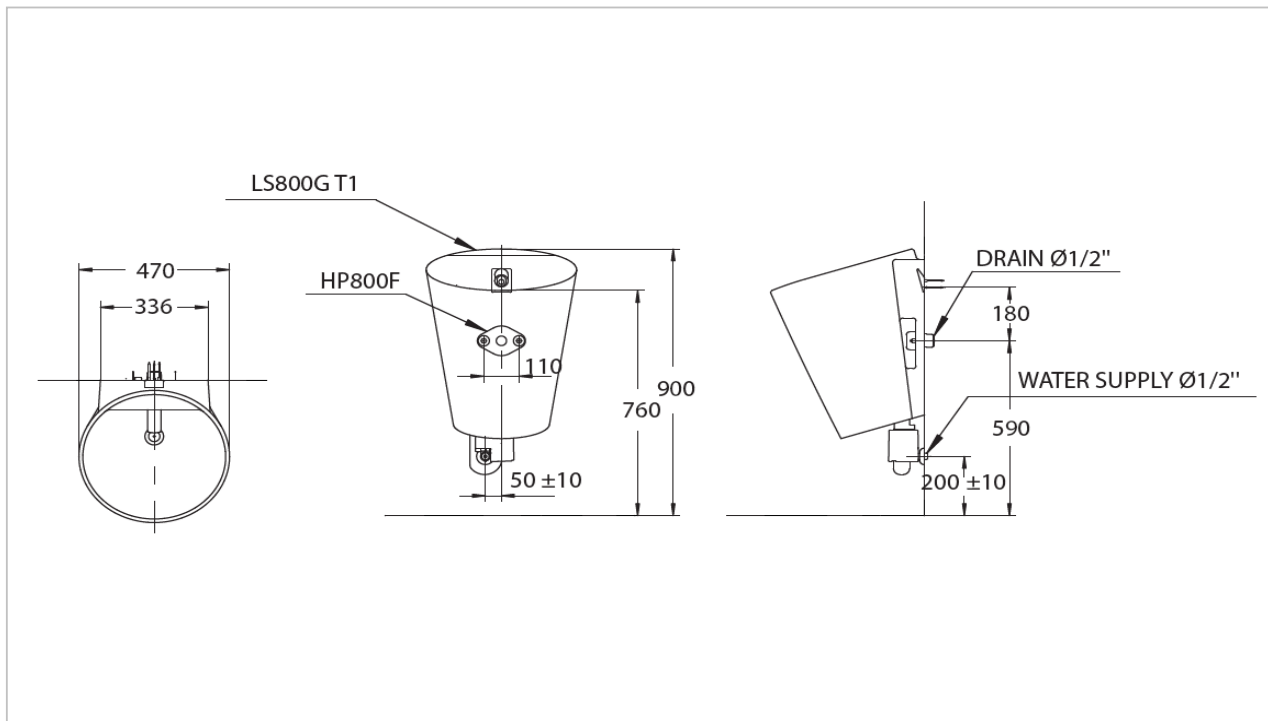

TOTO

LAVATORY

LS800GT1-HP

Auto Bowl

Product Features

Deep Bowl with ECO POWER
Built-in Sensor Single Faucet
Size : 470x481 mm

Suggestion Fittings & Parts

Remark : We reserve the right to change some parts for suitability.