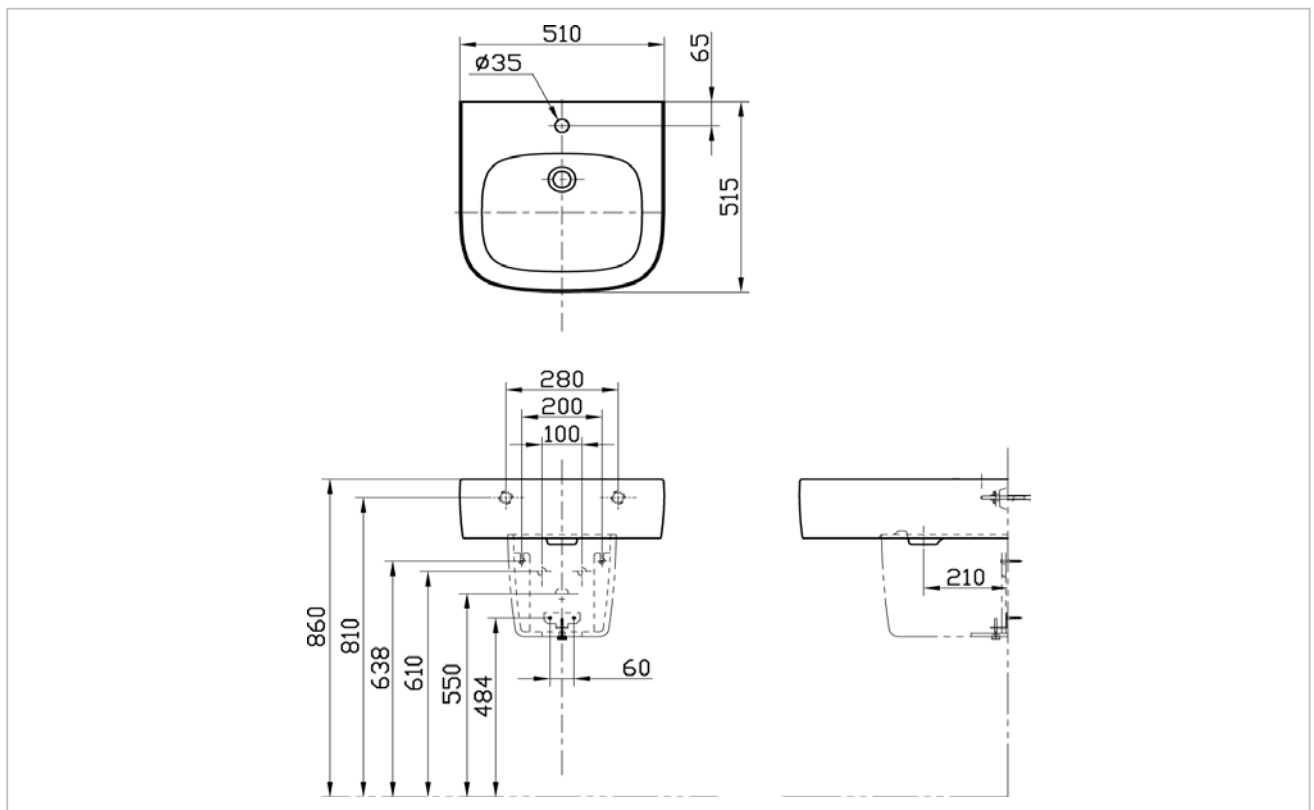

### LHT767CV

*Pedestal Lavatory*

### Product Features

Wall Hung Lavatory with Half Pedestal  
( 1 Tap Hole)  
Size : 510W x 515D x 417H mm  
with CeFIONtect

TOTO  
GREEN  
CHALLENGE

Suggestion Fittings & Parts

Remark : We reserve the right to change some parts for suitability.