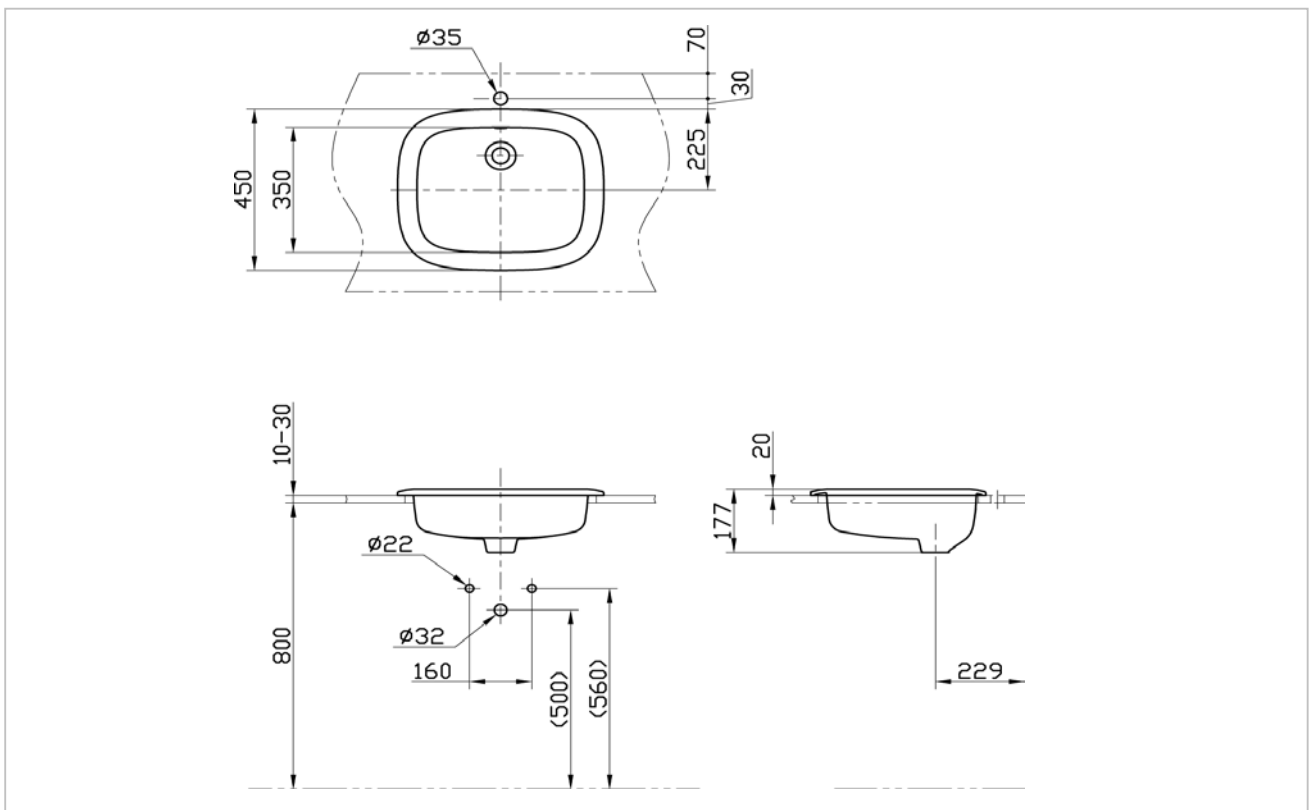

### Self Rimming Lavatory

#### Product Features

Self Rimming Lavatory  
Size : 530W x 450D mm  
with CeFIONtect