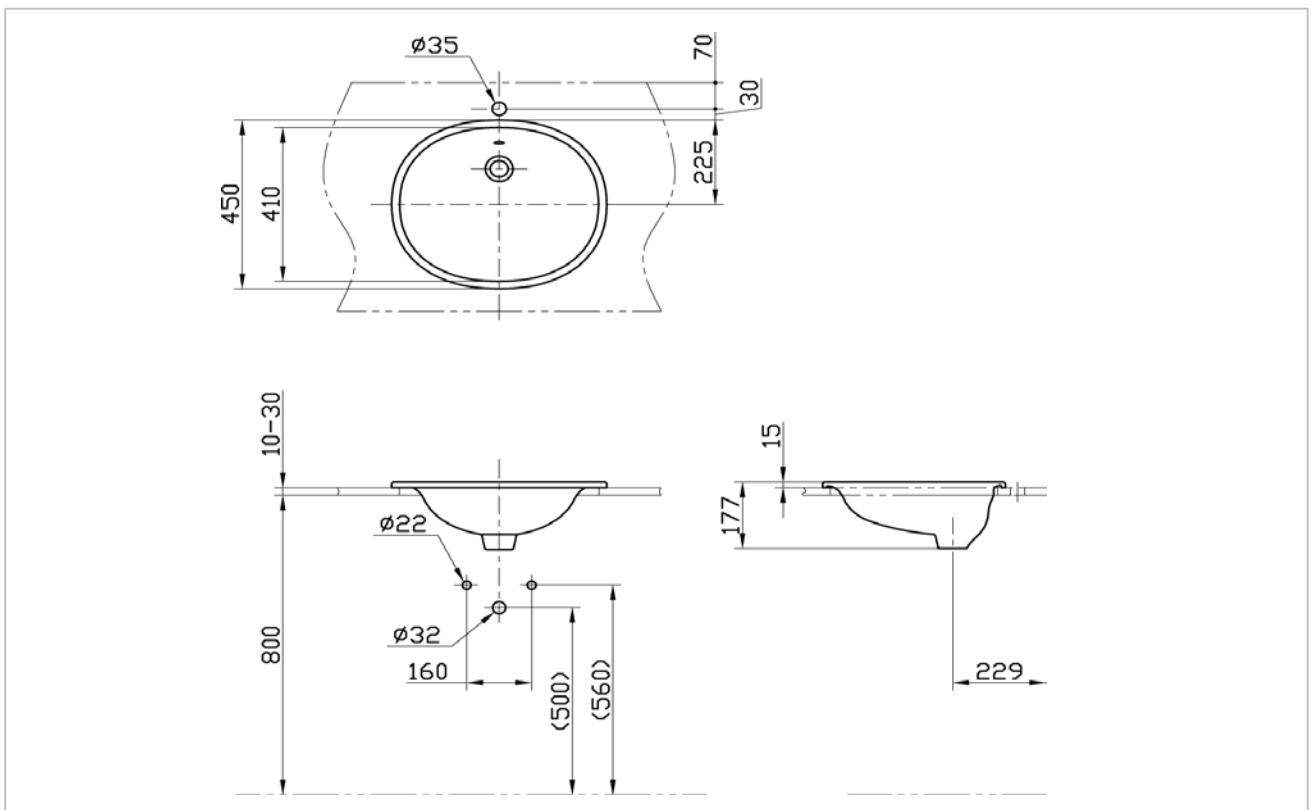

Self Rimming Lavatory

Product Features

Self Rimming Lavatory
Size : 530W x 450D mm
with CeFIONtect

Suggestion Fittings & Parts

Remark : We reserve the right to change some parts for suitability.