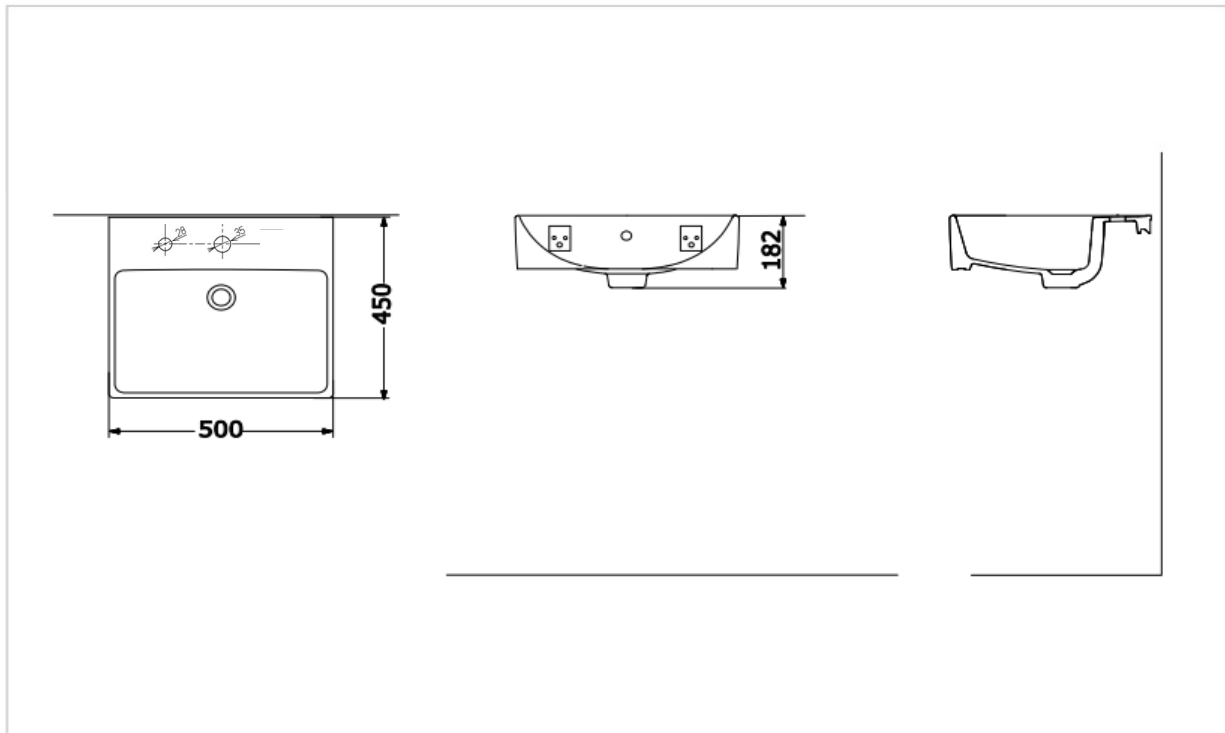

TOTO

LAVATORIES

L710CMX2

Wall Hung Lavatory

Product Features

Wall Hung Lavatory (2 Tap Hole)
Size : 500W x 450D mm
with CeFiONtect coating

Suggestion Fittings & Parts

Remark : We reserve the right to change some parts for suitability.