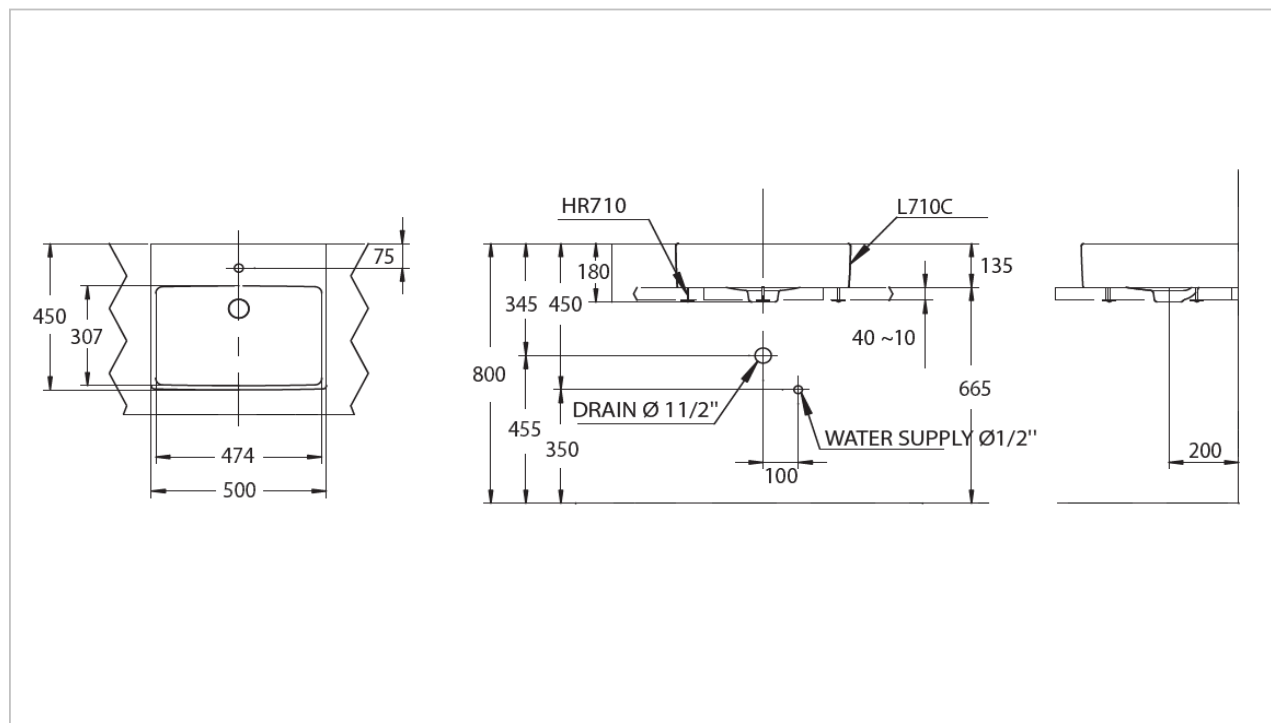

TOTO

LAVATORY

L710C-HR

Console Lavatory

Product Features

Size : 500x450x135 mm

Suggestion Fittings & Parts

Remark : We reserve the right to change some parts for suitability.