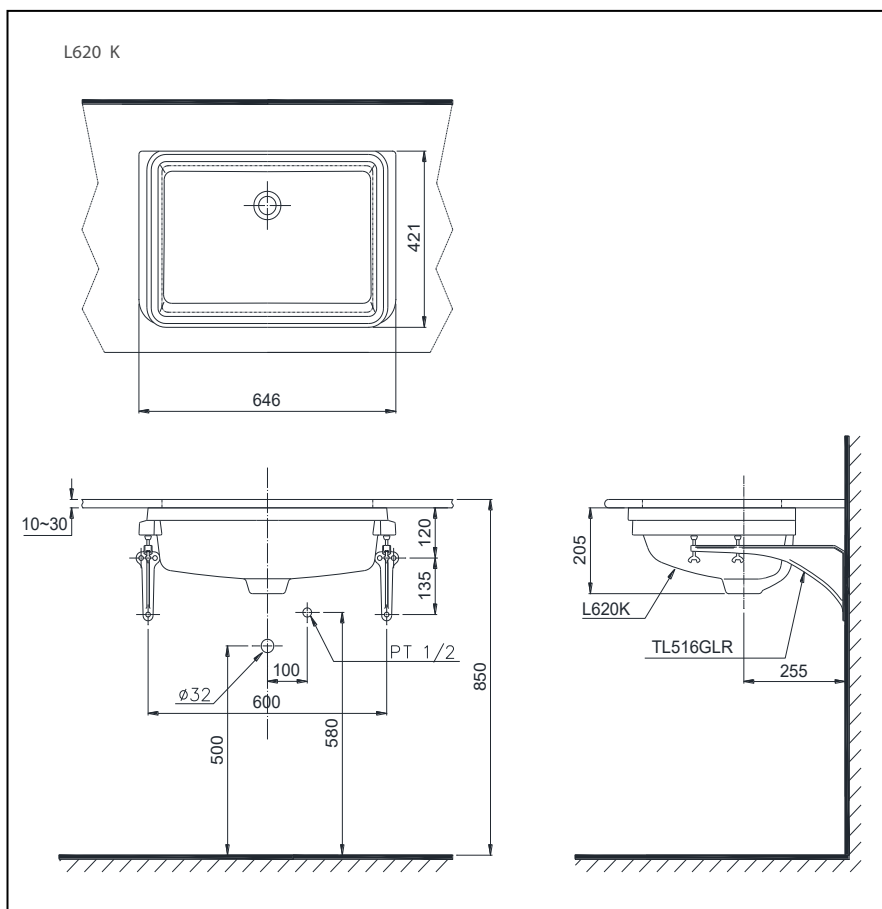

## Specifications

Size : 646 Wx421 Dx205 H (mm)

## Drawing:

Lavatory faucet and supporting fittings, hanger support (TL516GLR) are not included.