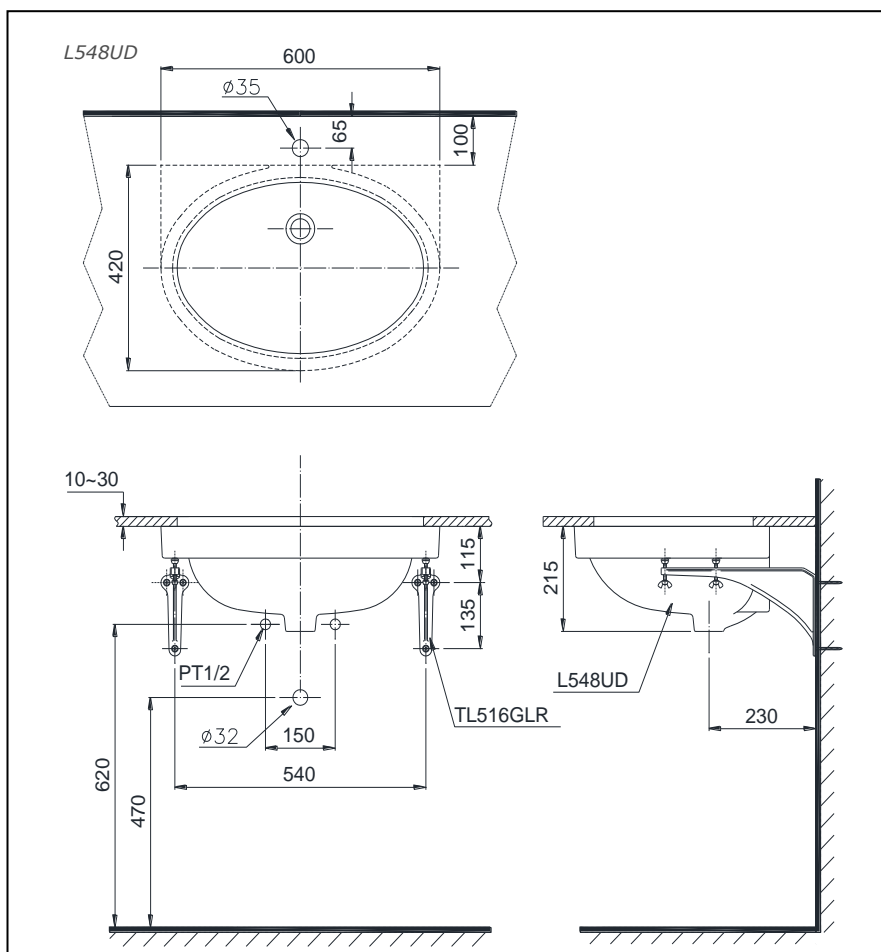

Under counter Lavatory

Drawing:

Lavatory faucet, supporting fitting and hanger support (TL516GLR) are not included.

Colors

White

Remarks:

Please call TOTO sales representative for consultancy of lavatory faucet and drainage pipe fitting.