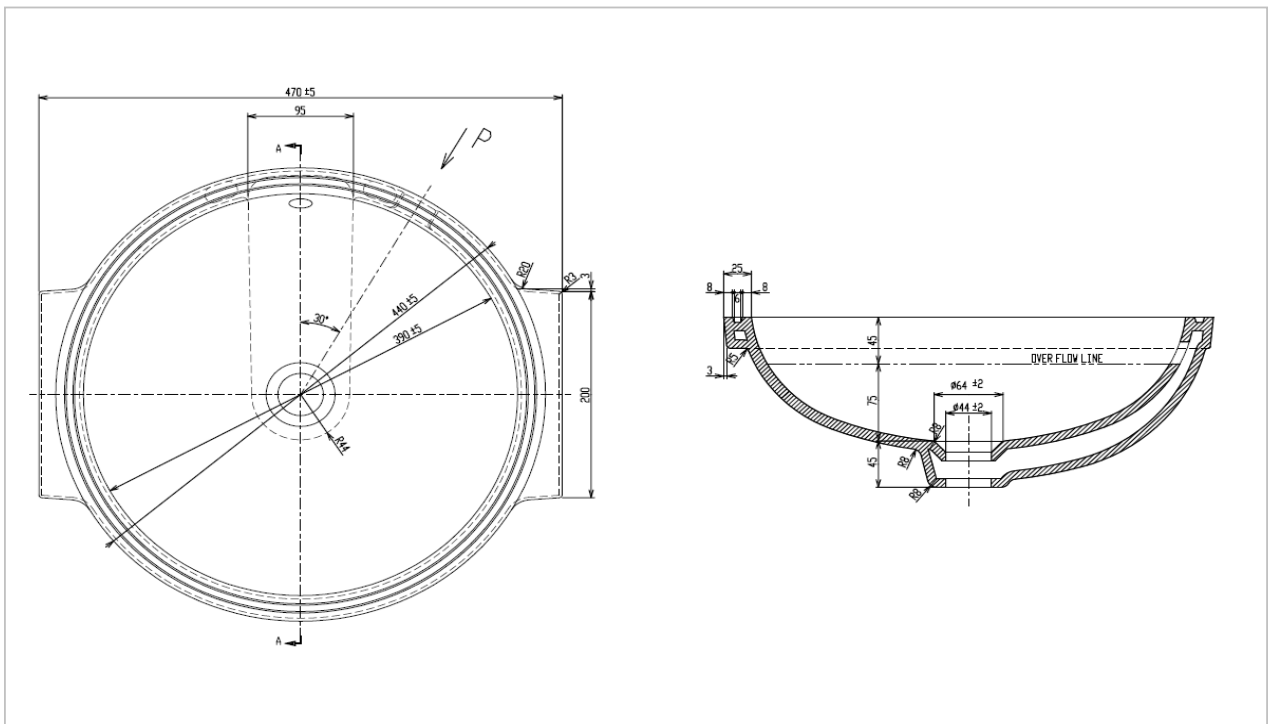

TOTO

LAVATORY

L530K

Under Counter Lavatory

Product Features

Under Counter Lavatory - Perfect Round

Suggestion Fittings & Parts

Remark : We reserve the right to change some parts for suitability.