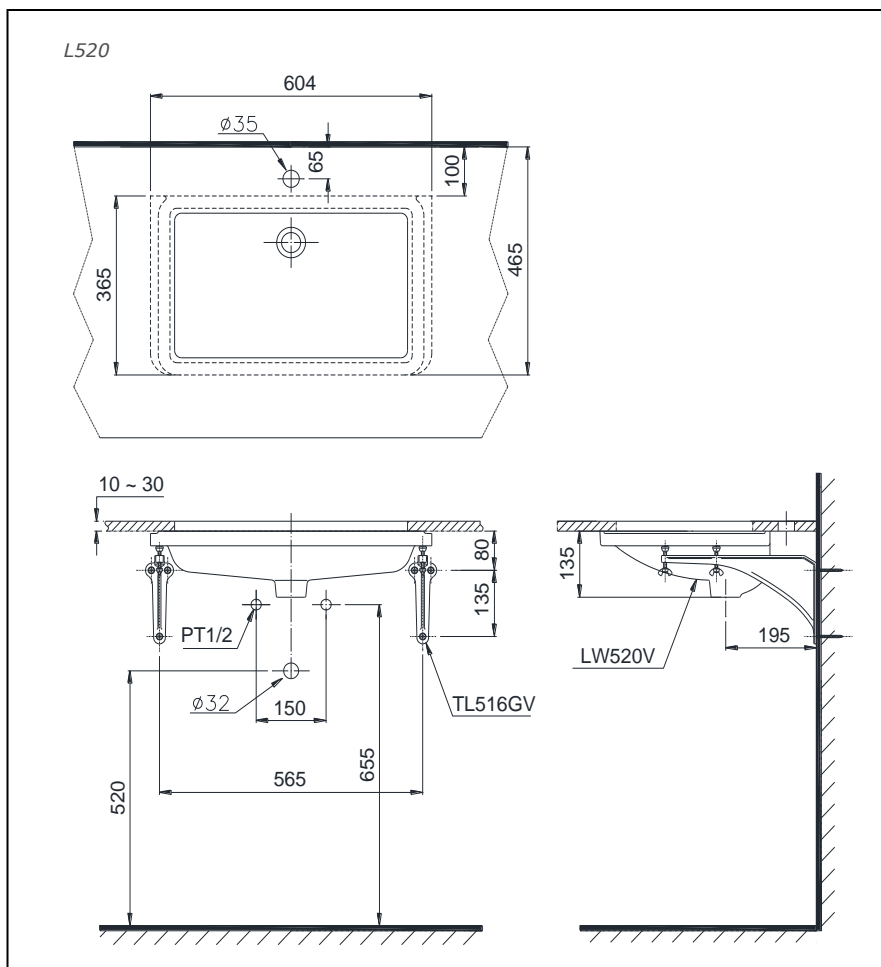

Item number: **L520**

Features

- Modern, elegant, square shape styling
- Rear overflow
- CeFiONtect technology : super smooth lavabo, ion barrier glazing for a clean lavatory

Specifications

Size : 604Wx365D (mm)

Parts description

- **L520**
Lavatory
- **LW520V**
Lavatory Body

Under counter Lavatory

Drawing:

Lavatory faucet, supporting fitting and hanger support (TL516GV) are not included.

Colors

White

Remarks:

Please call TOTO sales representative for consultancy of lavatory faucet and drainage pipe fitting.