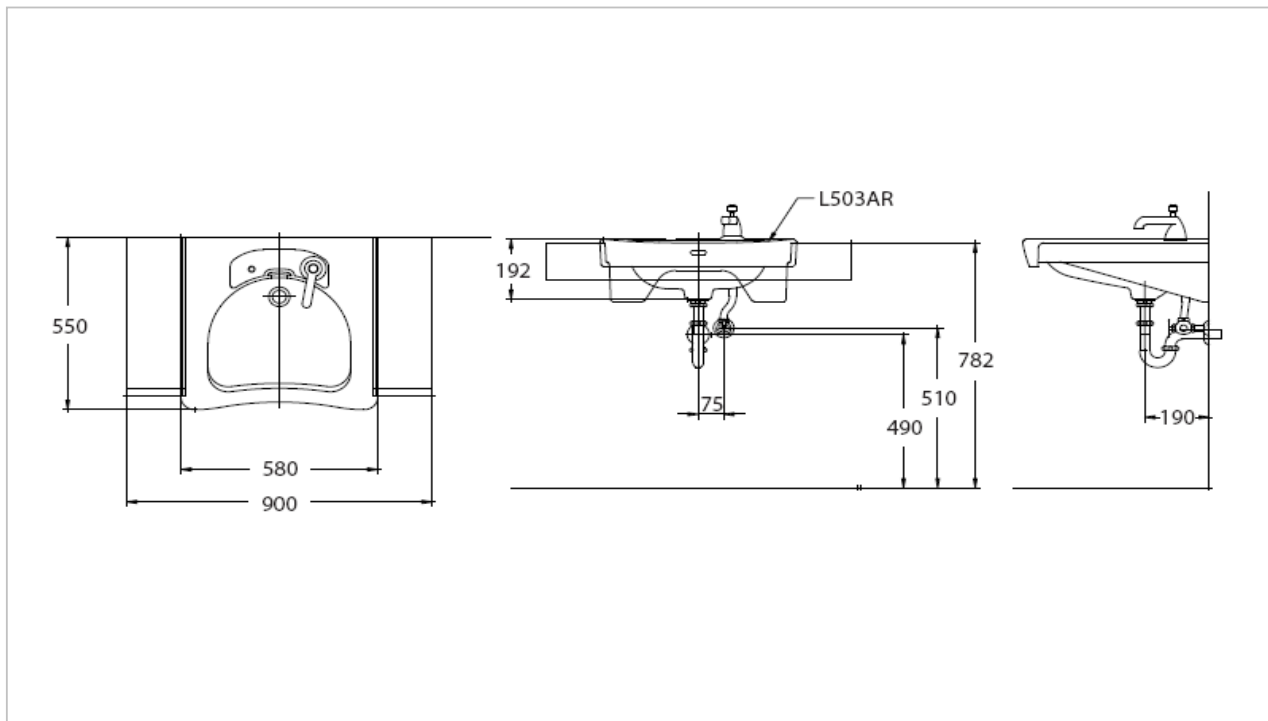

TOTO

BATHROOM ACCESSORY

L503AR

Barrier Free

Product Features

Counter Basin for the Disabled
Special design with
a small curve at the front
make people on the wheel chair
get easily approached.

Suggestion Fittings & Parts