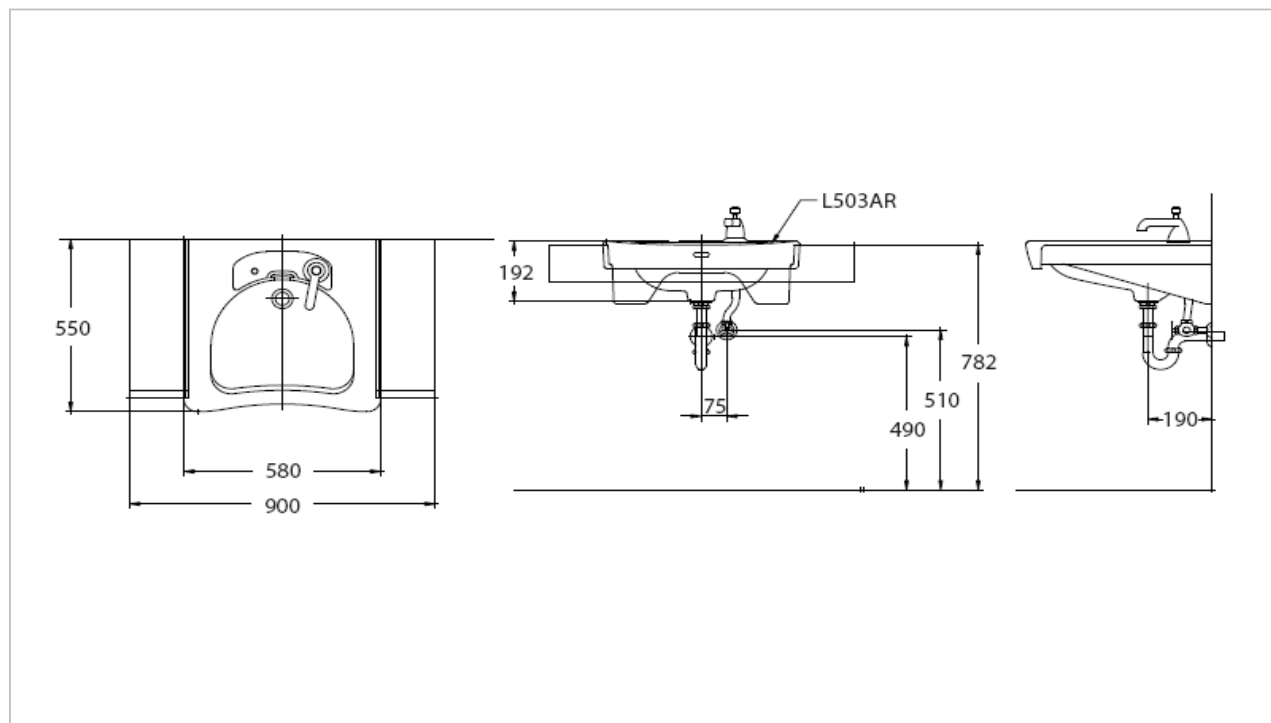

Barrier Free

Product Features

Counter Basin for the Disabled
Special design with
a small curve at the front
make people on the wheel chair
get easily approached.

Suggestion Fittings & Parts

Remark : We reserve the right to change some parts for suitability.