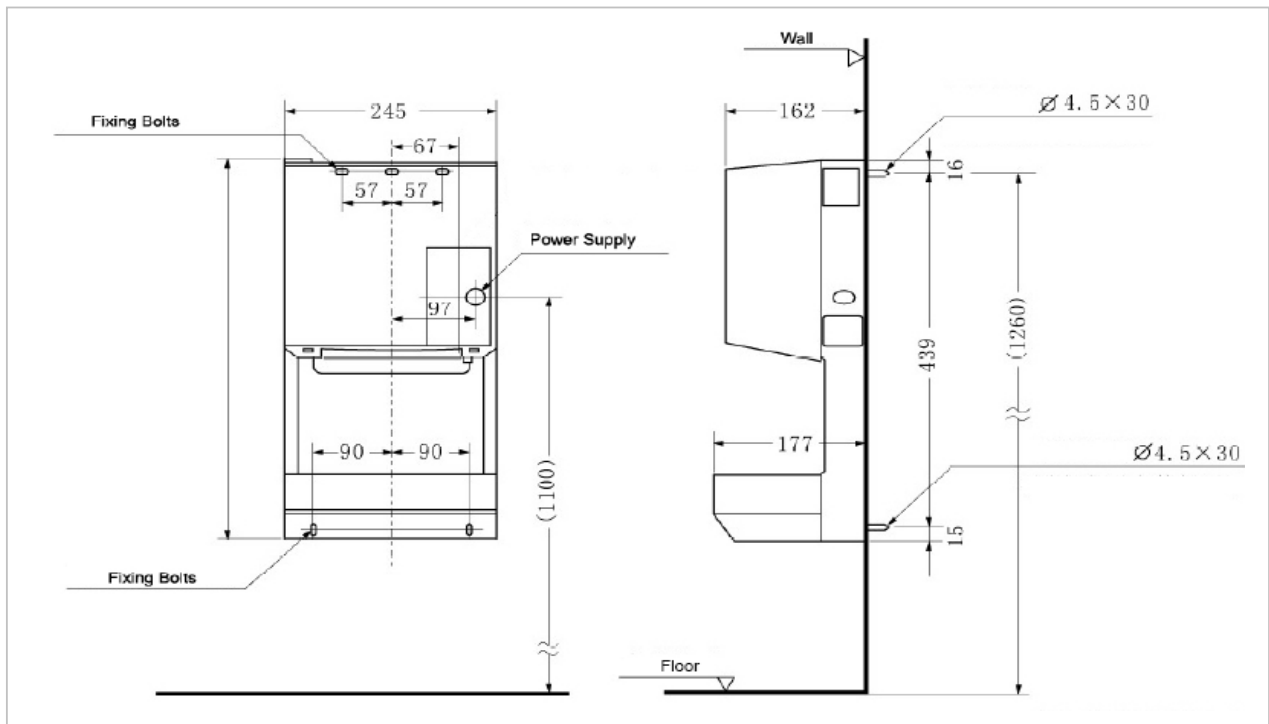

### Product Features

Clean Dry (220V)  
Size : 245x177x470 mm