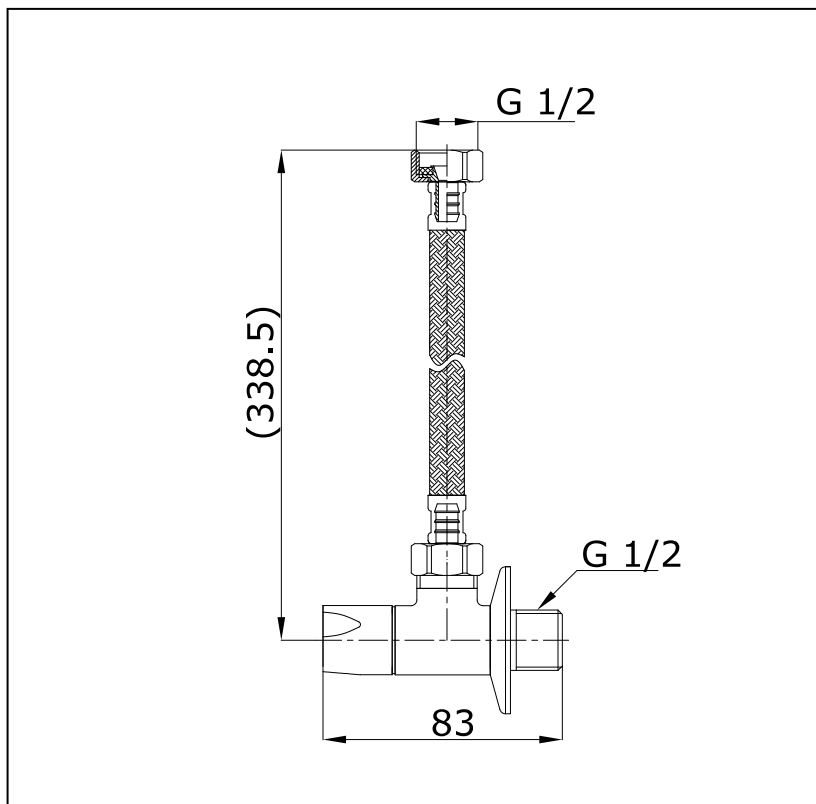

Item number: HAP004A-F Supplementary Fittings

Features

- Simple installation, easy to use

Specifications

Finish : Nickel Chrome
Material : Brass

Parts description

- **HAP004A-F**
Stop Valve with Flexible Hose

Drawing:

Remarks:

Please result TOTO sales representative for detail.