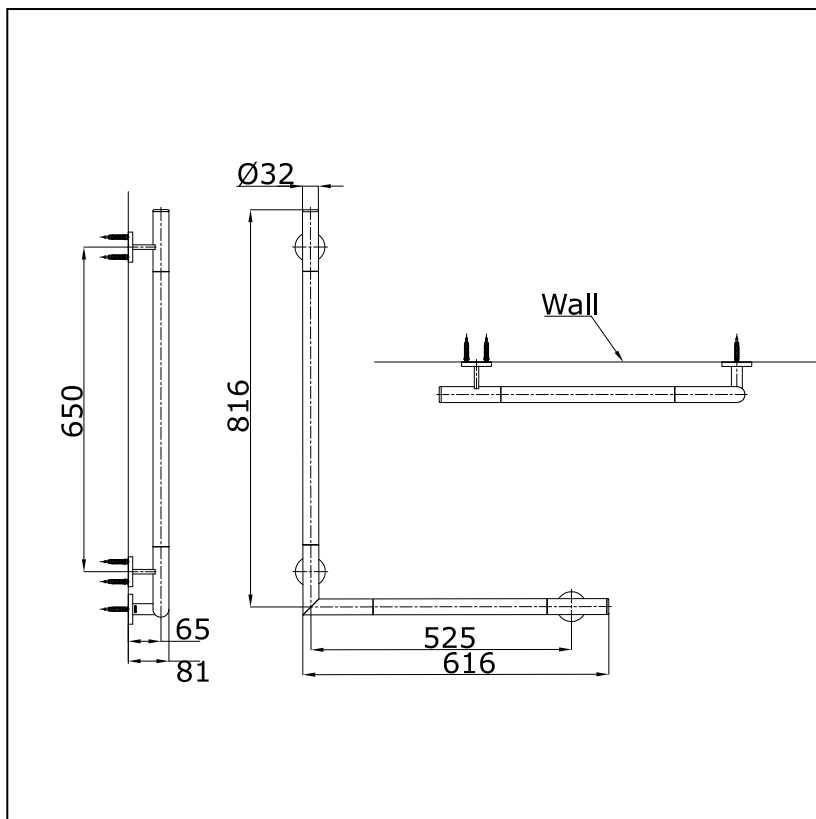

Item number: **GYHR86WR#NW1 , GYHR86WL#NW1**

Features

-
-
-

Specifications

Finish : Nickel Chrome
 Material : Brass

Parts description

- GYHR86WR#NW1

- GYHR86WL#NW1

L Shape Handrail White

(Size : 800x600 mm, Ø32 mm)

Drawing:

Remarks:

Please result TOTO sales representative for detail.