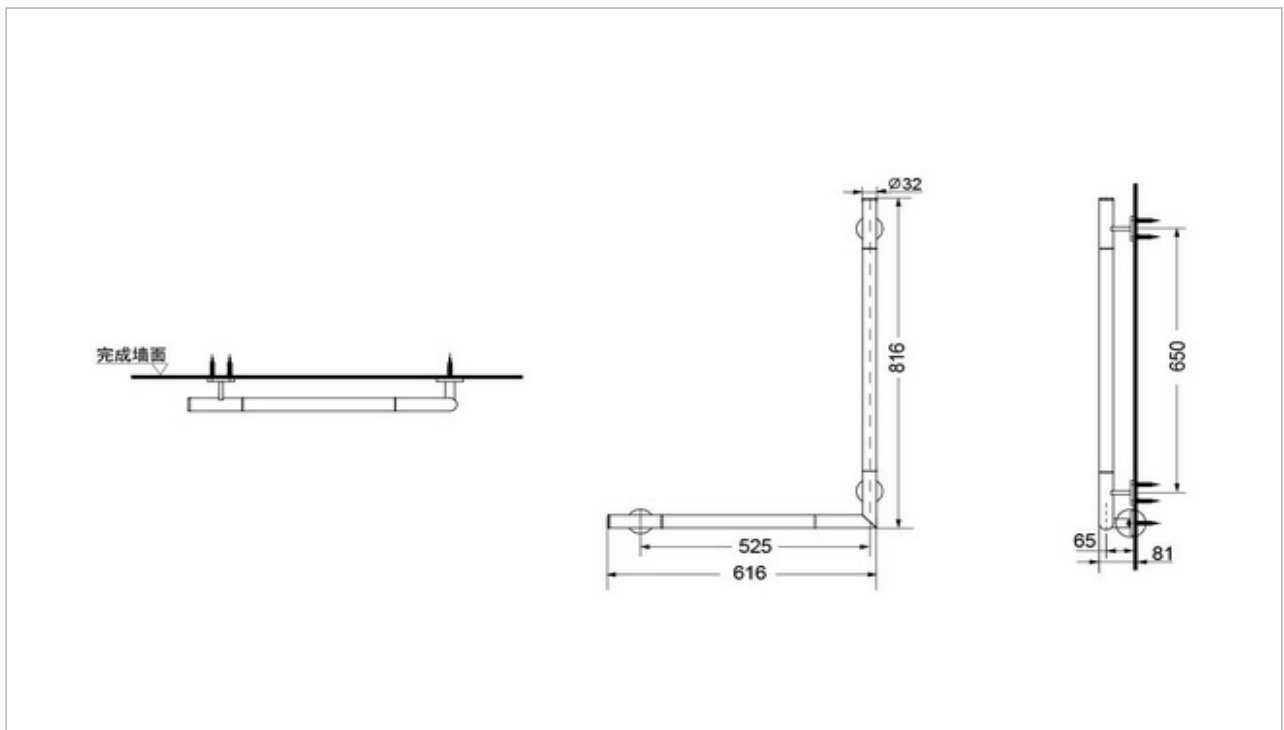

**TOTO**

**BATHROOM ACCESSORY**

**GYHR86WR#NW1**  
**GYHR86WL#NW1**

*Interior Bar*

**Product Features**

L - Shape  
Size : 800 x 600 mm.  
color : White

**Suggestion Fittings & Parts**

Remark : We reserve the right to change some parts for suitability.