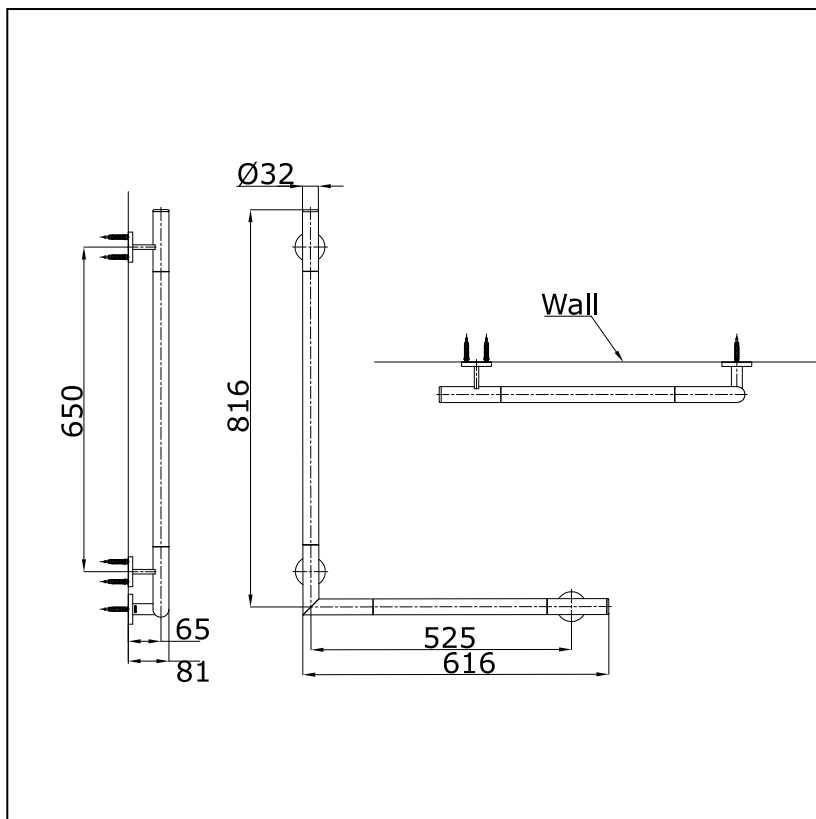

Item number: **GYHR86WR#MWW , GYHR86WL#MWW**

Features

Specifications

Finish : Nickel Chrome
Material : Brass

Parts description

- GYHR86WR#MWW

- GYHR86WL#MWW

L Shape Handrail Dark Wood

(Size : 800x600 mm, Ø32 mm)

Drawing:

Remarks:

Please result TOTO sales representative for detail.