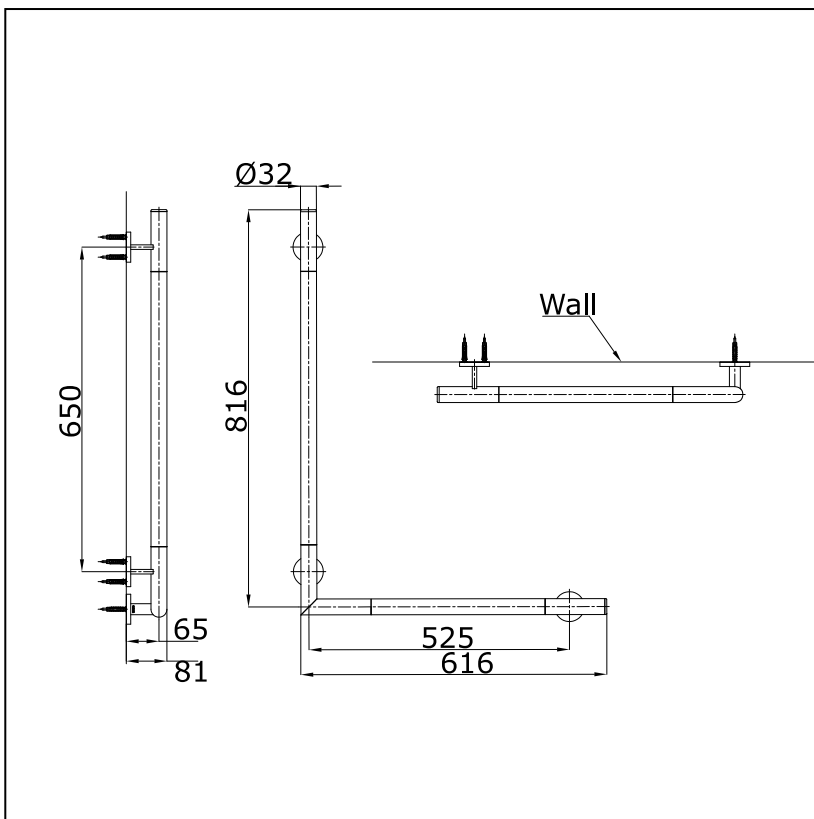

Item number: **GYHR86WR#MWW , GYHR86WL#MWW**

Features

-
-
-

Specifications

Finish : Nickel Chrome
 Material : Brass

Parts description

● **GYHR86WR#MWW**

● **GYHR86WL#MWW**

L Shape Handrail Dark Wood

(Size : 800x600 mm, Ø32 mm)

Drawing:

Remarks:

Please result TOTO sales representative for detail.