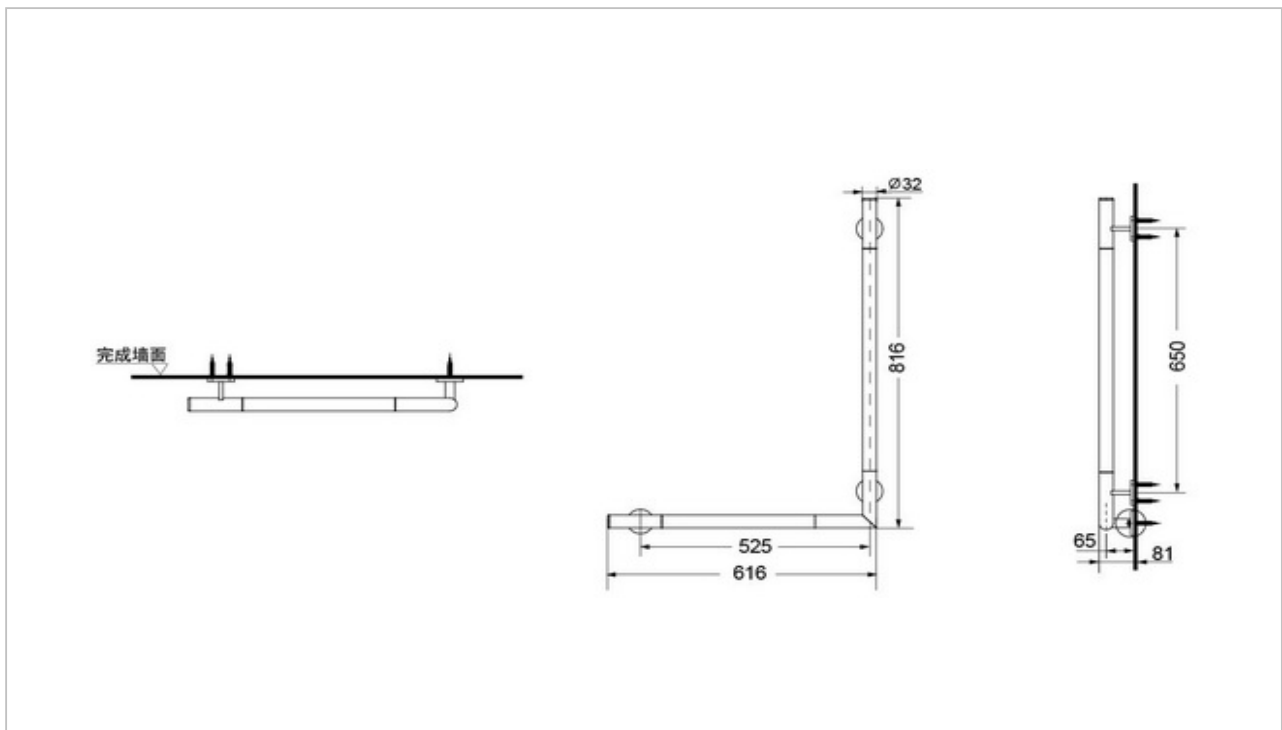

**TOTO**

**BATHROOM ACCESSORY**

**GYHR86WR#DRW**  
**GYHR86WL#DRW**

*Interior Bar*

**Product Features**

L - Shape  
Size : 800 x 600 mm.  
color : Dark Wood

**Suggestion Fittings & Parts**

Remark : We reserve the right to change some parts for suitability.