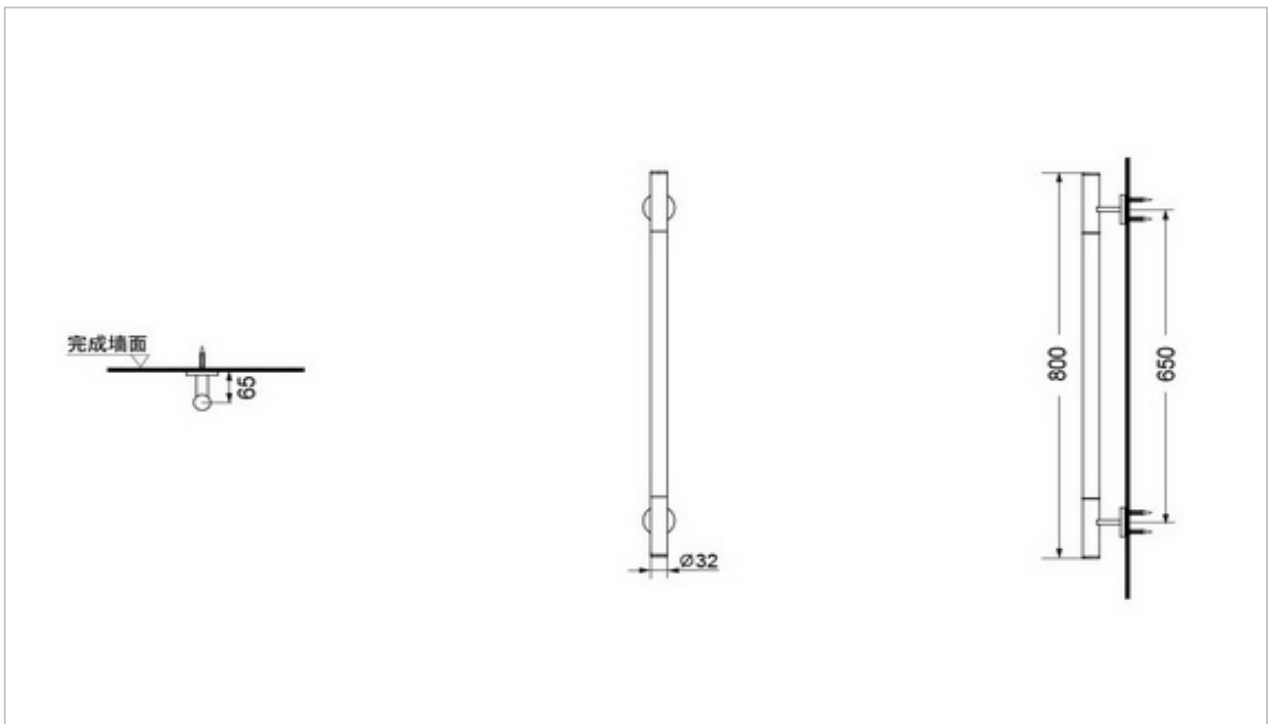

TOTO

BATHROOM ACCESSORY

GYHR800W#NW1

Interior Bar

Product Features

I - Shape
Size : 800 mm.
color : White

Suggestion Fittings & Parts

Remark : We reserve the right to change some parts for suitability.