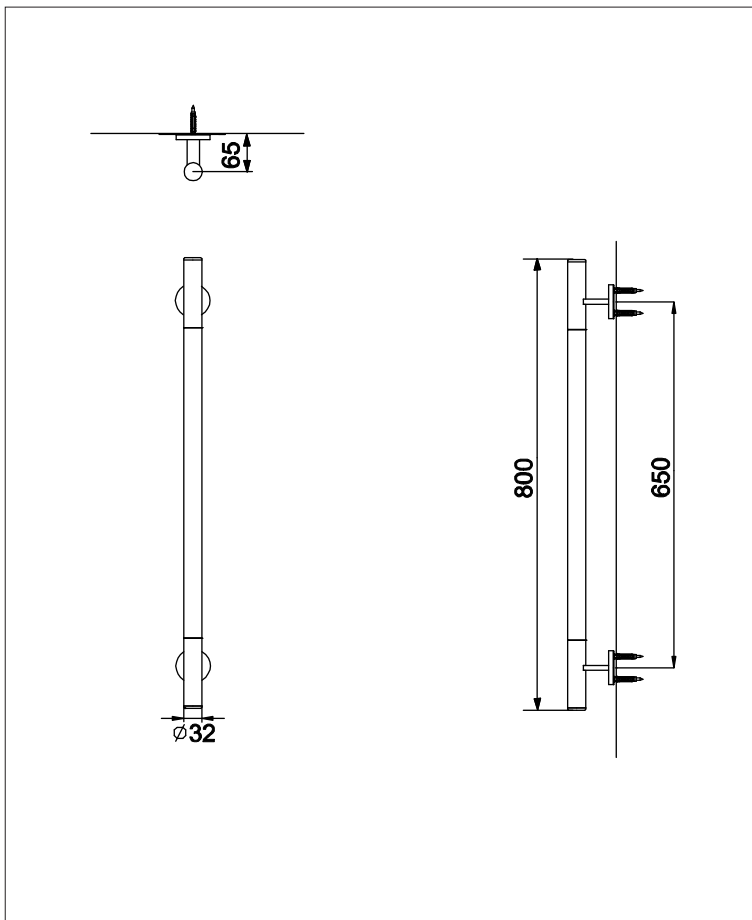

Hand Rail**F**eatures

- *Luxury Stylish Design*
- *Durable Quality*

Specifications

Size : 800 mm

Material : Stainless Steel + Wood

**P**arts Description

- **GYHR800W#MWW**
Handrail

Colors