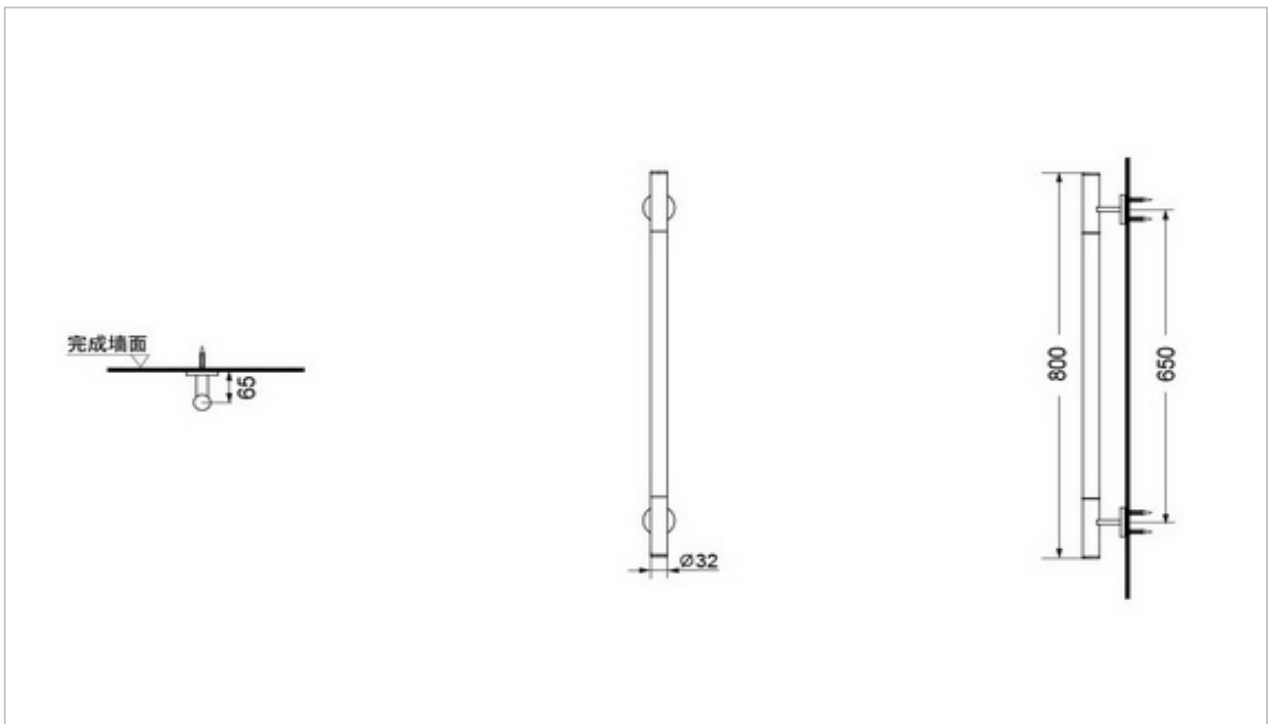

**TOTO**

**BATHROOM ACCESSORY**

**GYHR800W#DRW**

*Interior Bar*

**Product Features**

I - Shape  
Size : 800 mm.  
color : Dark Wood

**Suggestion Fittings & Parts**

Remark : We reserve the right to change some parts for suitability.