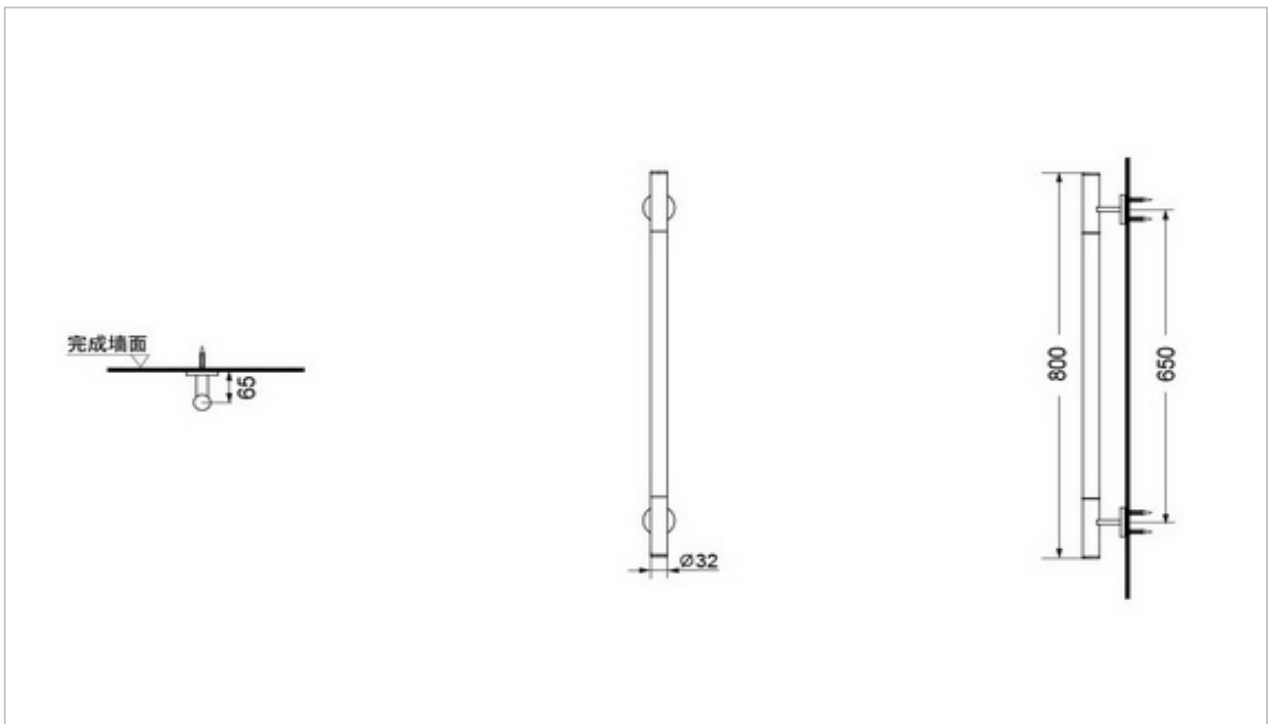

TOTO

BATHROOM ACCESSORY

GYHR800M

Interior Bar

Product Features

I - Shape
Size : 800 mm.
color : Silver

Suggestion Fittings & Parts

Remark : We reserve the right to change some parts for suitability.