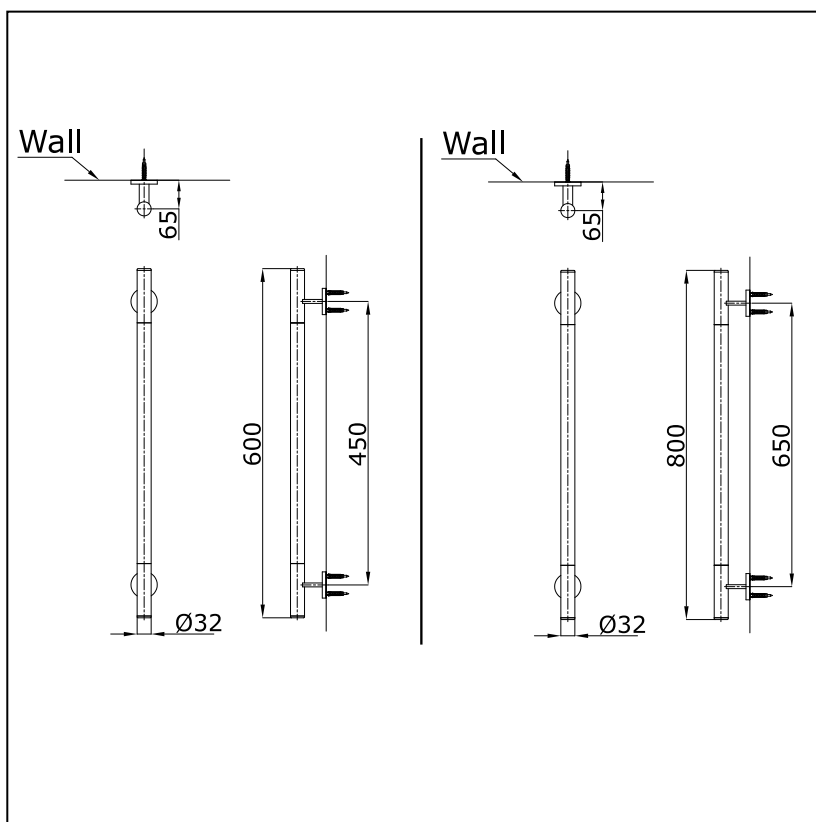

Item number: **GYHR600W#MWW , GYHR800W#MWW**

Features

Specifications

Finish : Nickel Chrome
Material : Brass

Parts description

- **GYHR600W#MWW**
  I Shape Handrail Wood
  (Length : 600 mm, Ø32 mm)
- **GYHR800W#MWW**
  I Shape Handrail Wood
  (Length : 800 mm, Ø32 mm)

Drawing:

Remarks:

Please result TOTO sales representative for detail.