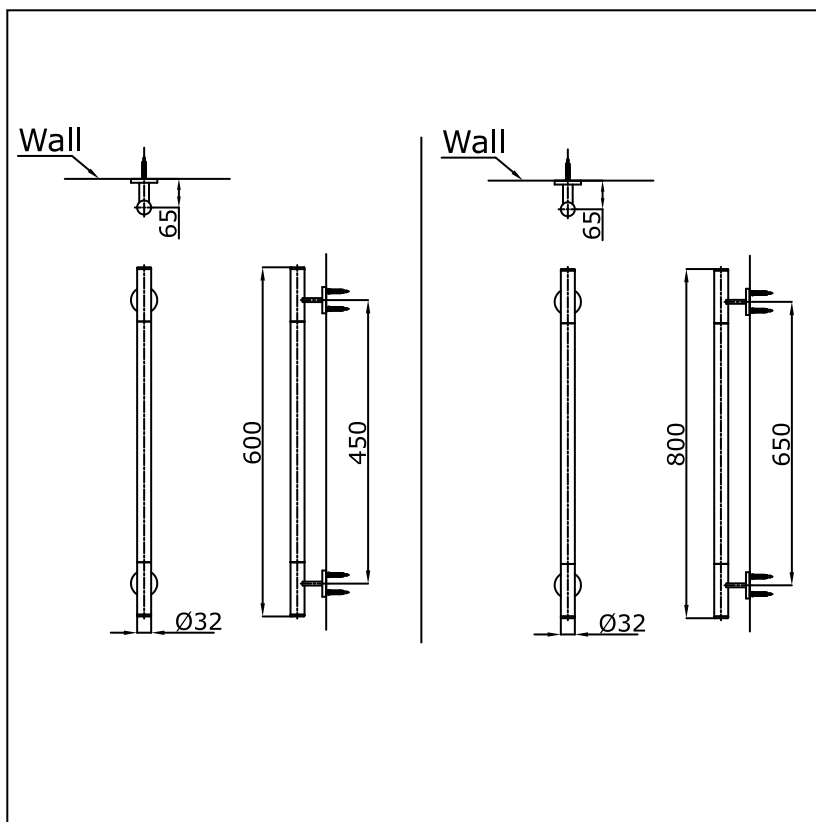

Item number: **GYHR600W#MWW** , **GYHR800W#MWW**

Features

Specifications

Finish : Nickel Chrome
Material : Brass

Parts description

● GYHR600W#MWW

I Shape Handrail Wood
(Length : 600 mm, Ø32 mm)

● GYHR800W#MWW

I Shape Handrail Wood
(Length : 800 mm, Ø32 mm)

Drawing:

Remarks:

Please result TOTO sales representative for detail.