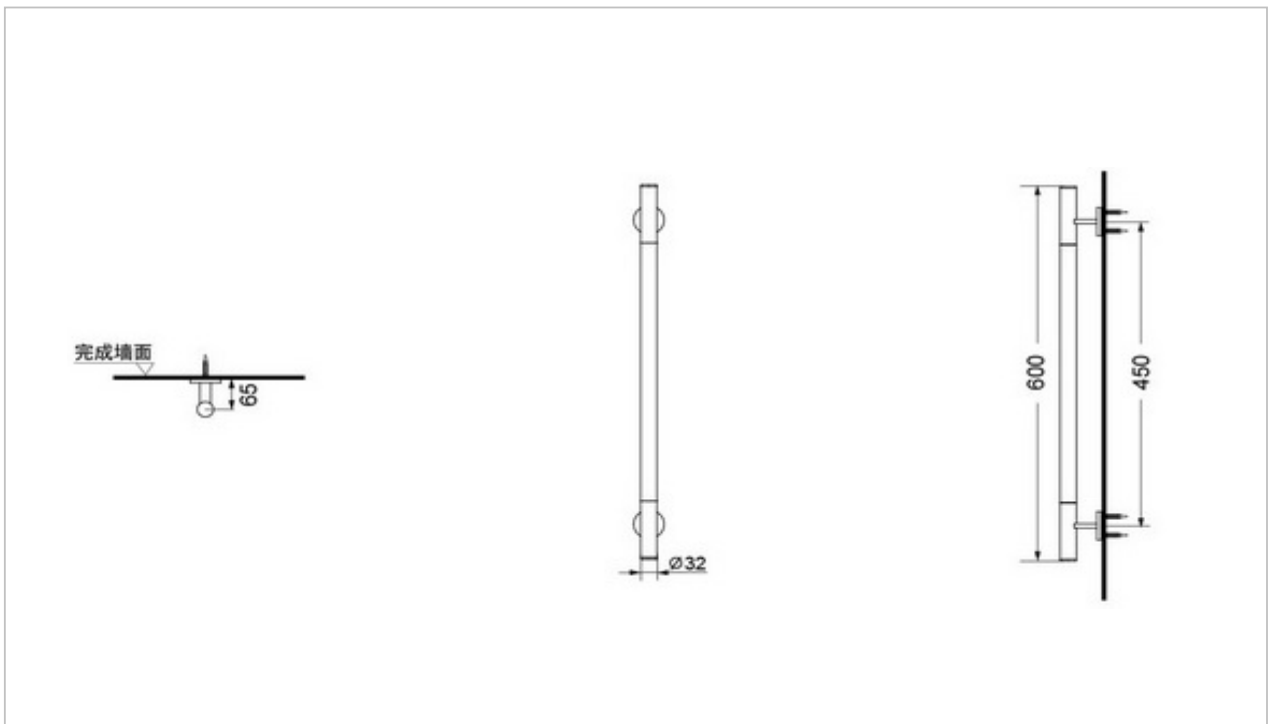

TOTO

BATHROOM ACCESSORY

GYHR600W#DRW

Interior Bar

Product Features

I - Shape
Size : 600 mm.
color : Dark Wood

Suggestion Fittings & Parts

Remark : We reserve the right to change some parts for suitability.