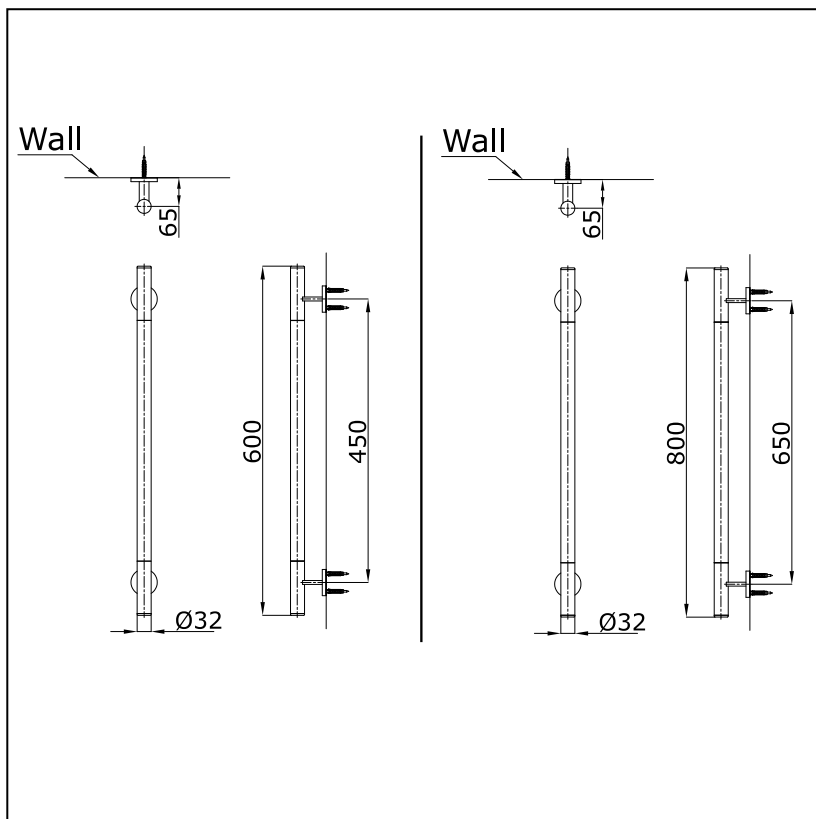

Item number: **GYHR600M , GYHR800M**

Features

Specifications

Finish : Nickel Chrome
Material : Brass

Parts description

● GYHR600M

I Shape Handrail Silver
(Length : 600 mm, Ø32 mm)

● GYHR800M

I Shape Handrail Silver
(Length : 800 mm, Ø32 mm)

Drawing:

Remarks:

Please result TOTO sales representative for detail.