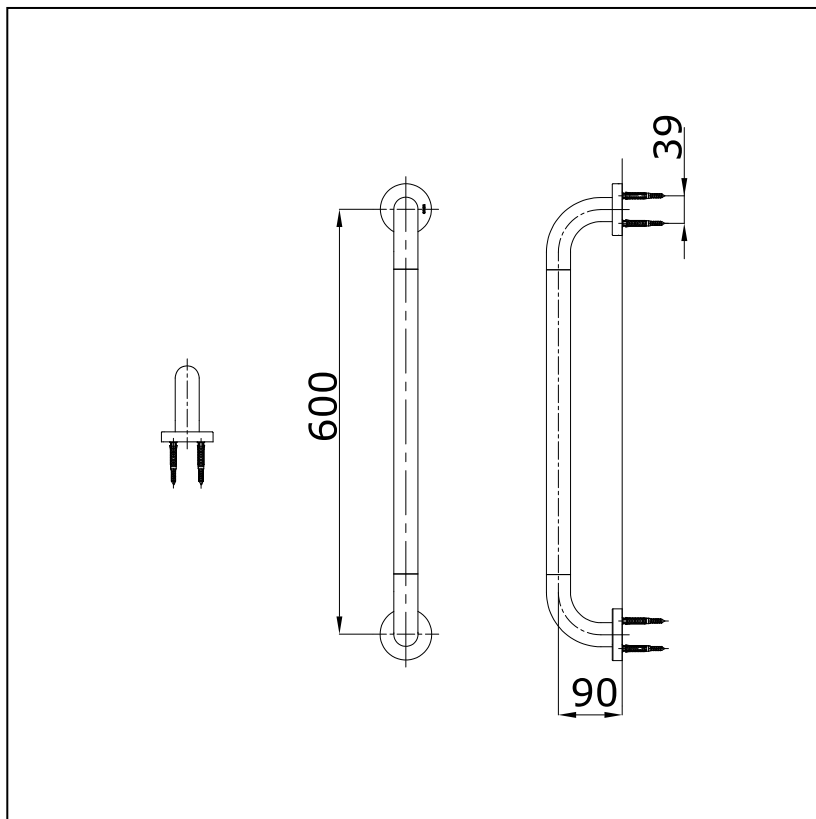

Item number: **GT114C6#NW1**

Features

-
-
-

Specifications

Finish : Nickel Chrome
 Material : Brass

Parts description

- **GT114C6#NW1**
 I Shape Handrail White
 (Length : 600 mm)

Drawing: