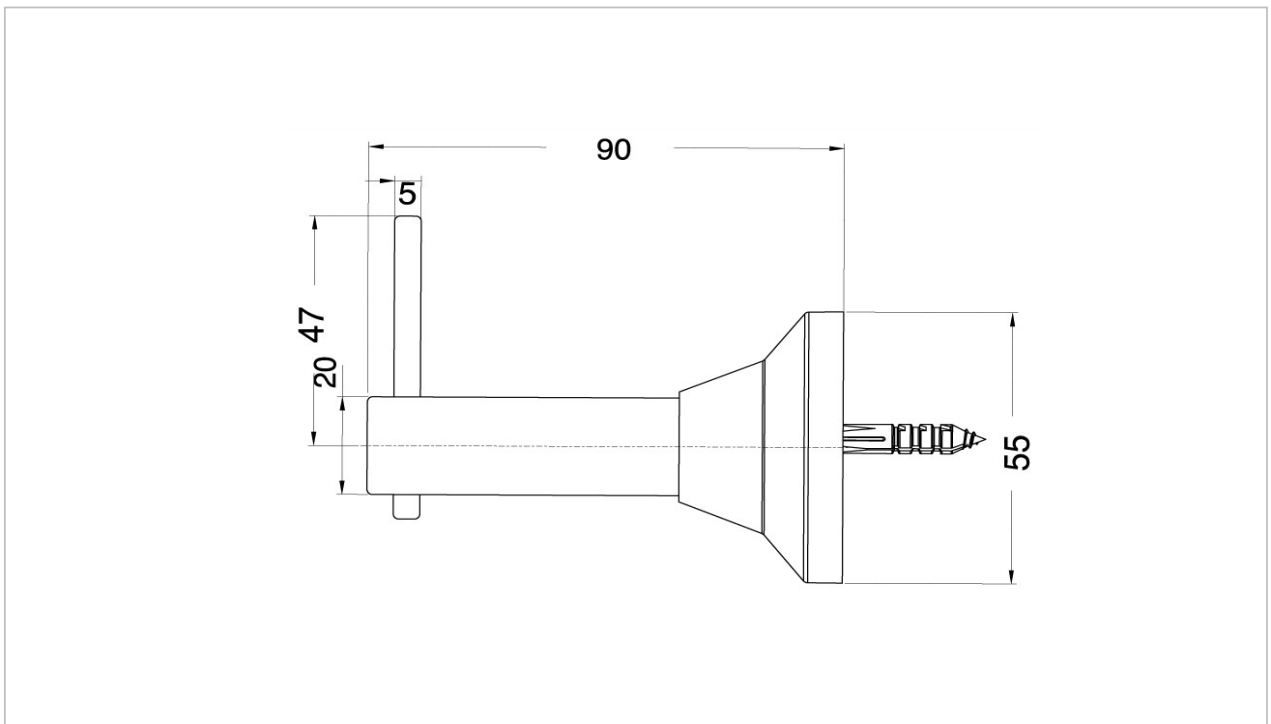

TOTO

ACCESSORIES

GS711

LLOYD Series

Product Features

Hook
90 x 55 mm

Suggestion Fittings & Parts

Remark : We reserve the right to change some parts for suitability.