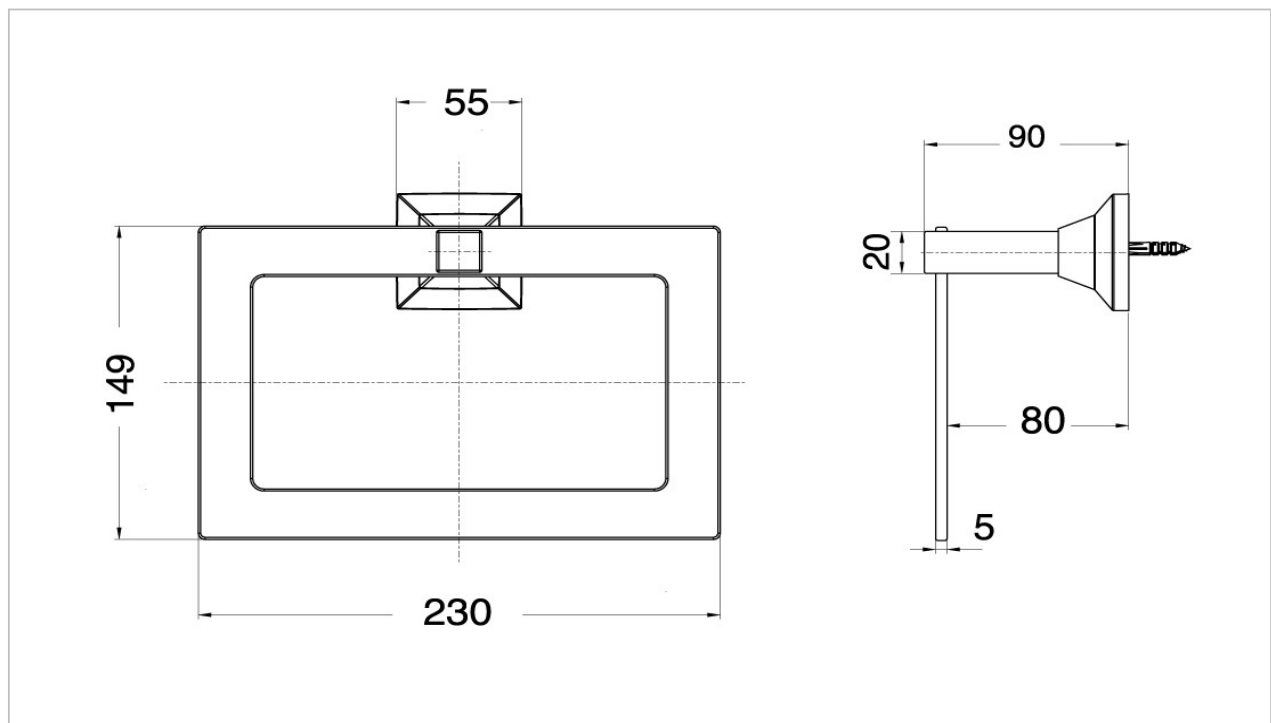

**TOTO**

**ACCESSORIES**

**GS710**

*LLOYD Series*

Product Features

Towel Ring  
230 x 90 x 149 mm

Suggestion Fittings & Parts

Remark : We reserve the right to change some parts for suitability.