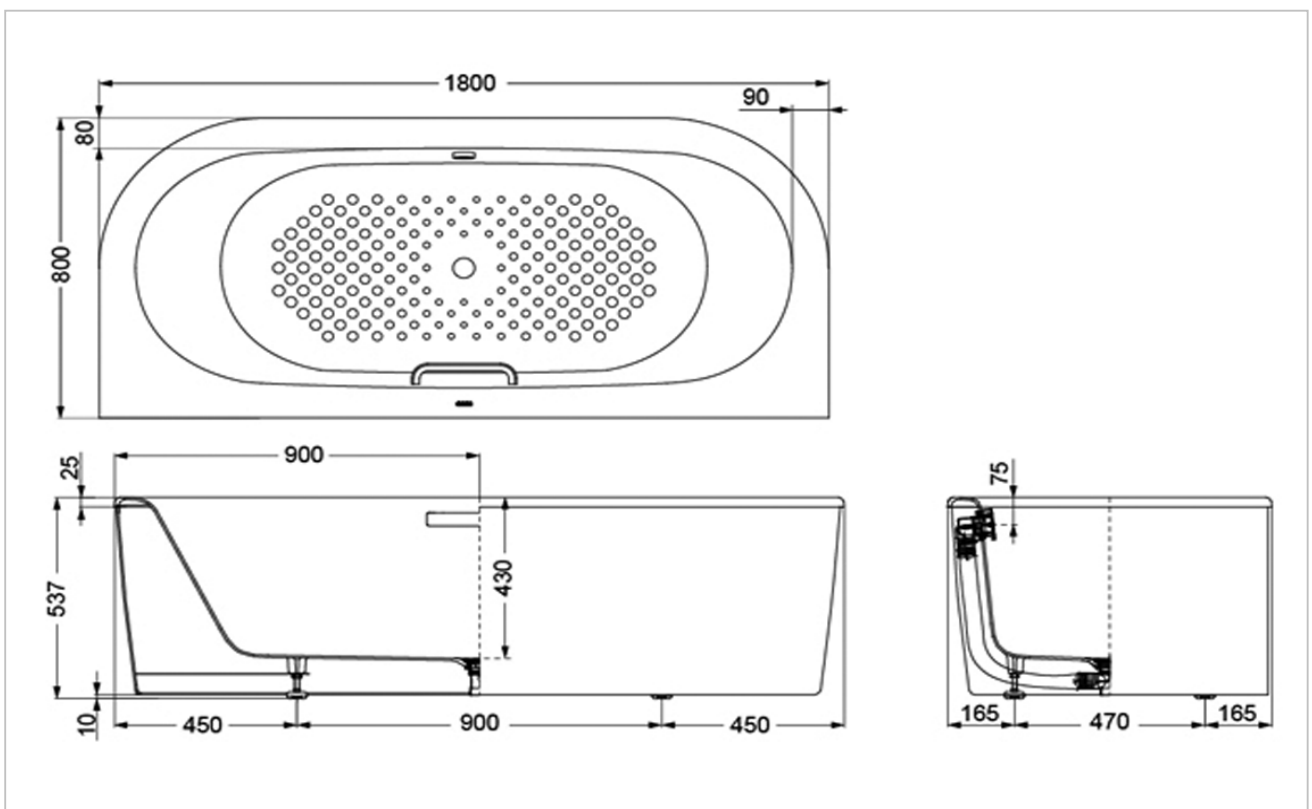

TOTO

BATHTUB

FBYN1816DHPTE

ENAMELED CAST IRON

Product Features

Enameled Cast Iron
Free Standing Bathtub with Hand Grip
Size : 1800W x 800D x 537H mm
Slip-Resistance Surface

Waste Fittings Included

Suggestion Fittings & Parts