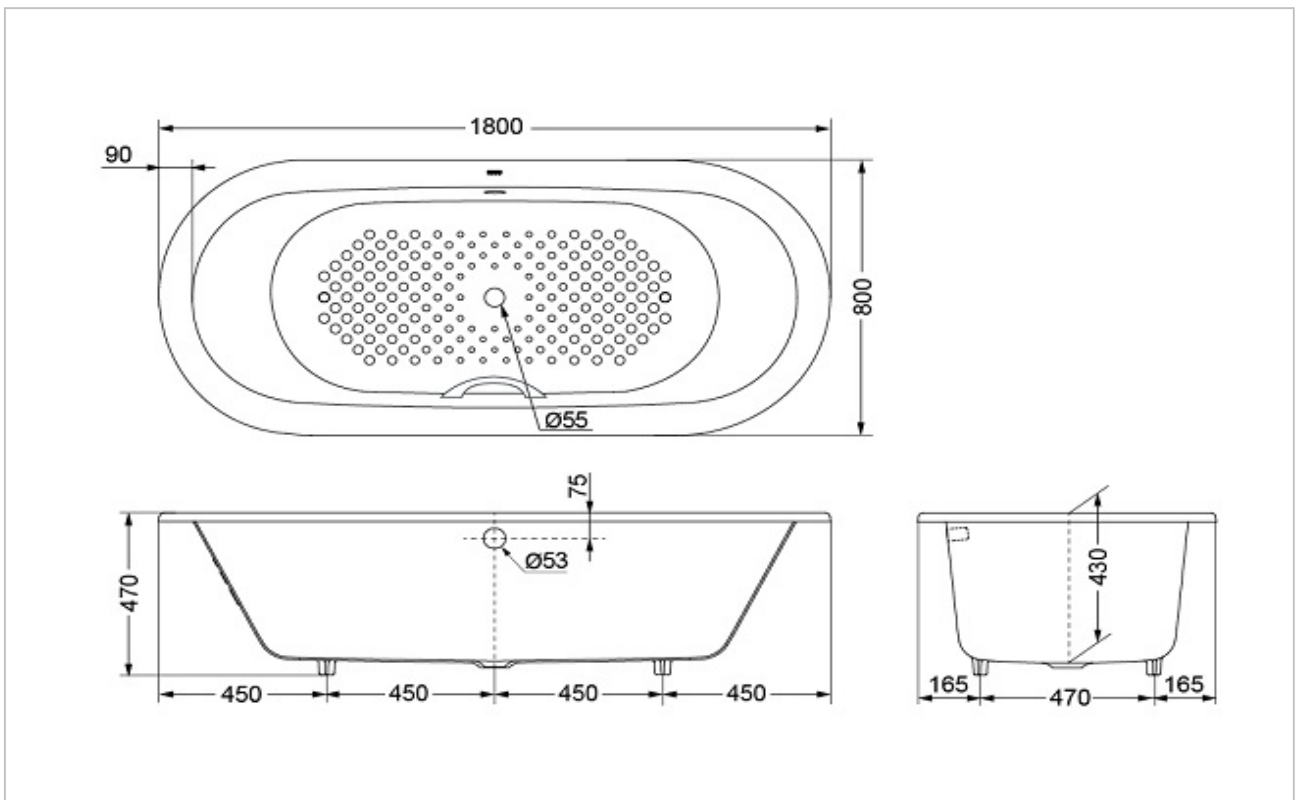

## BATHTUB

#### Product Features

- Enameled Cast Iron
- Bathtub with Hand Grip
- Size : 1800W x 800D x 537H mm
- Slip-Resistance Surface
- Waste Fittings Included

Suggestion Fittings & Parts

Remark : We reserve the right to change some parts for suitability.