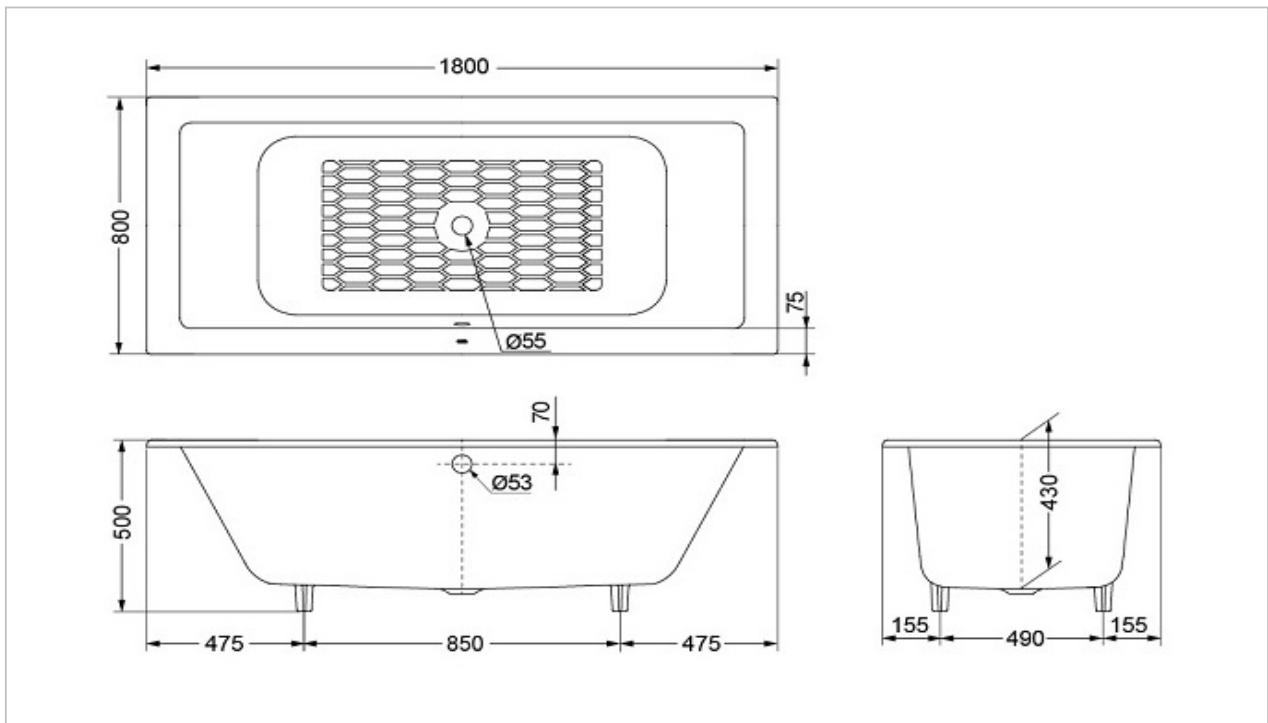

### Product Features

Enameled Cast Iron Bathtub

Size: w:1800xd:800xh:500(mm)

Capacity: 210L

Color : White

FBYN1800P (without Hand Grip)

FBYN1800HP (with Hand Grip)