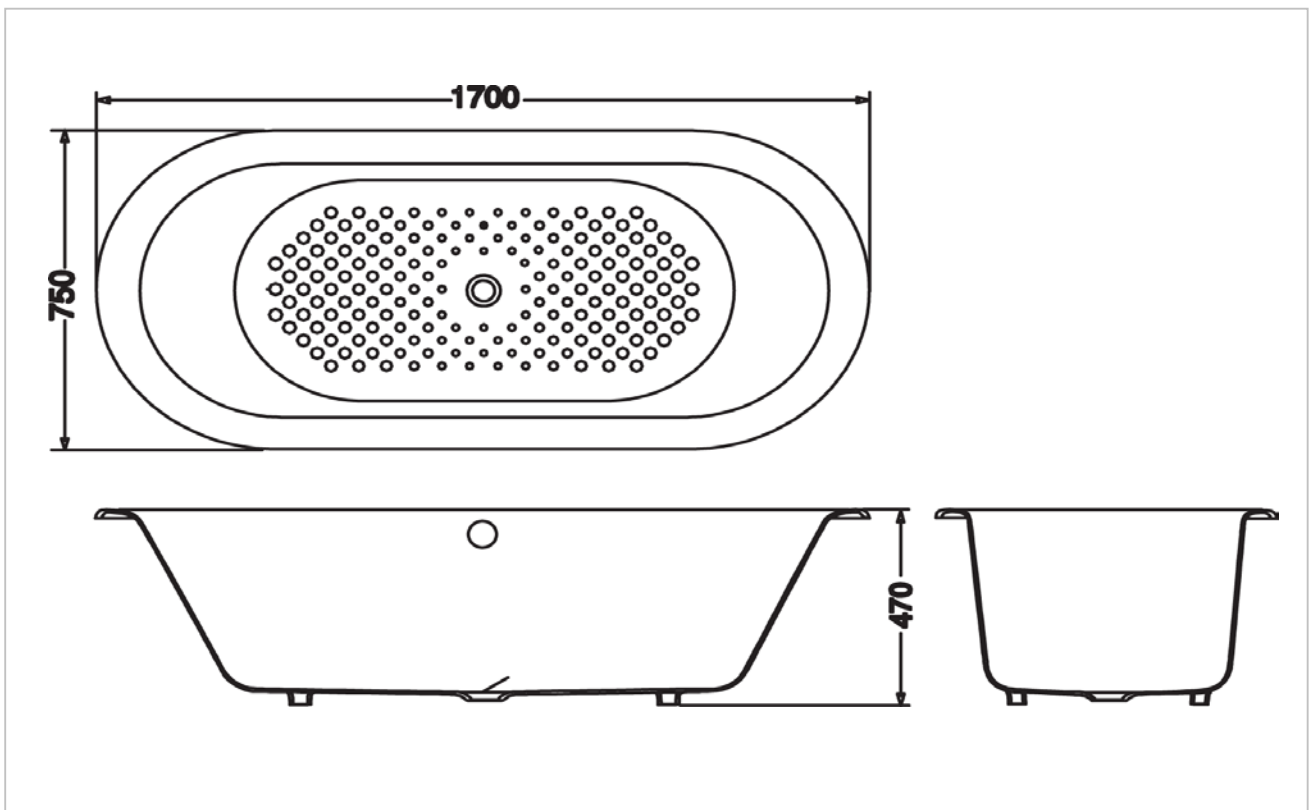

Suggestion Fittings & Parts

Remark : We reserve the right to change some parts for suitability.

TOTO (THAILAND) CO.,LTD
Bangkok Office : G Tower Grand Rama 9,12th Floor, South Wing, 9 Rama IX Road,
Huaykwang Sub-district,Huaykwang District, Bangkok. 10310 Thailand
Tel : +(66)2-117-9520(AUTO) Fax : +(66)2-117-9527
th.toto.com