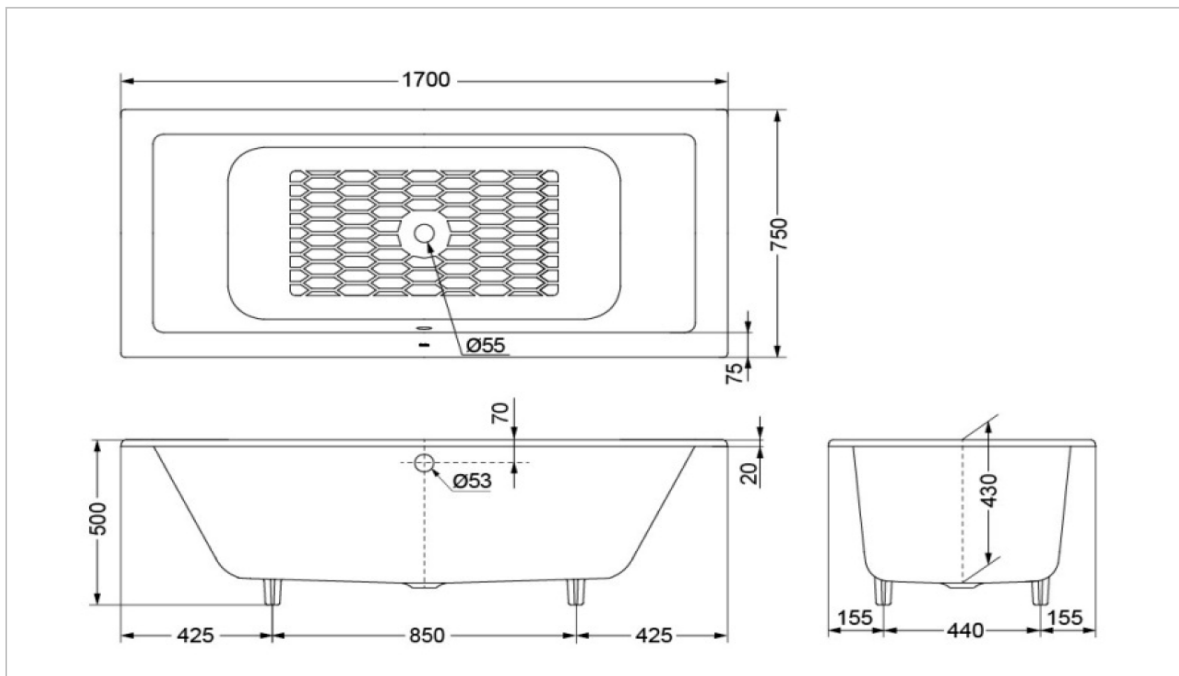

### Product Features

SIZE : 1700 x 750 x 500 mm