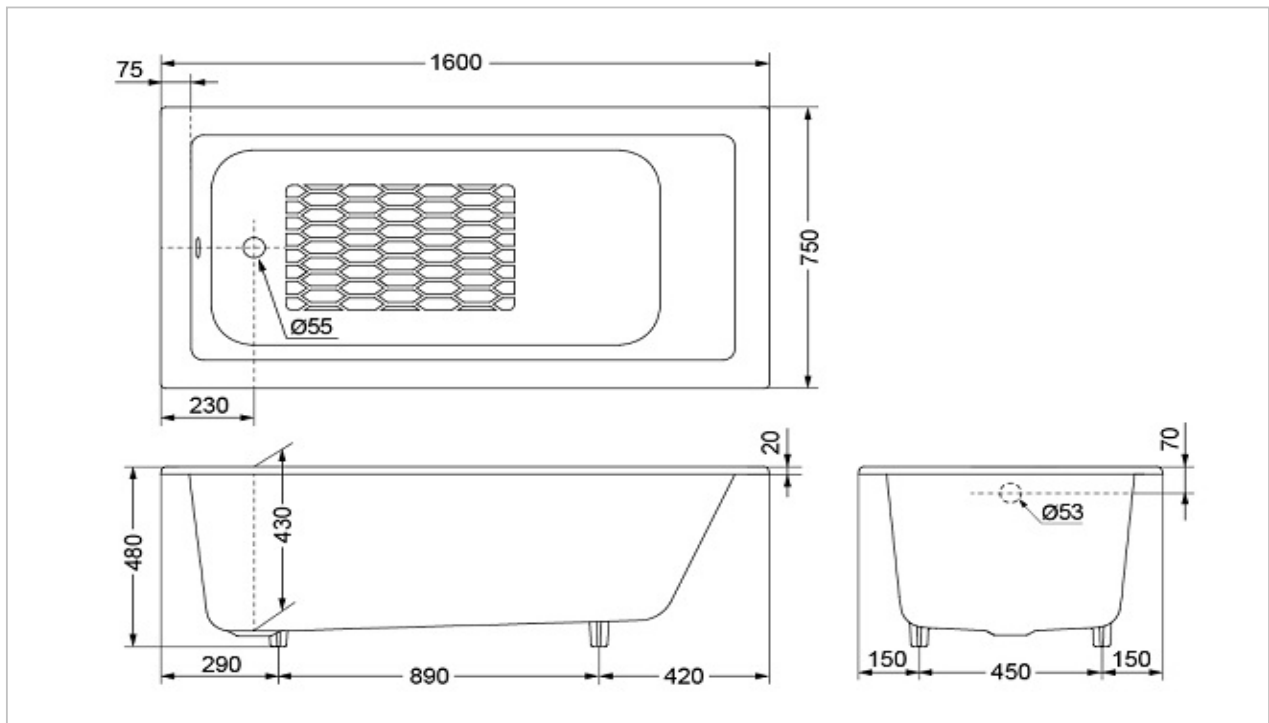

### Product Features

Enameled Cast Iron Bathtub  
Size: w:1600xd:750xh:480(mm)  
Capacity : 167L  
Color : White  
FBYN1600P : without hand grip  
FBYN1600HP : with hand grip