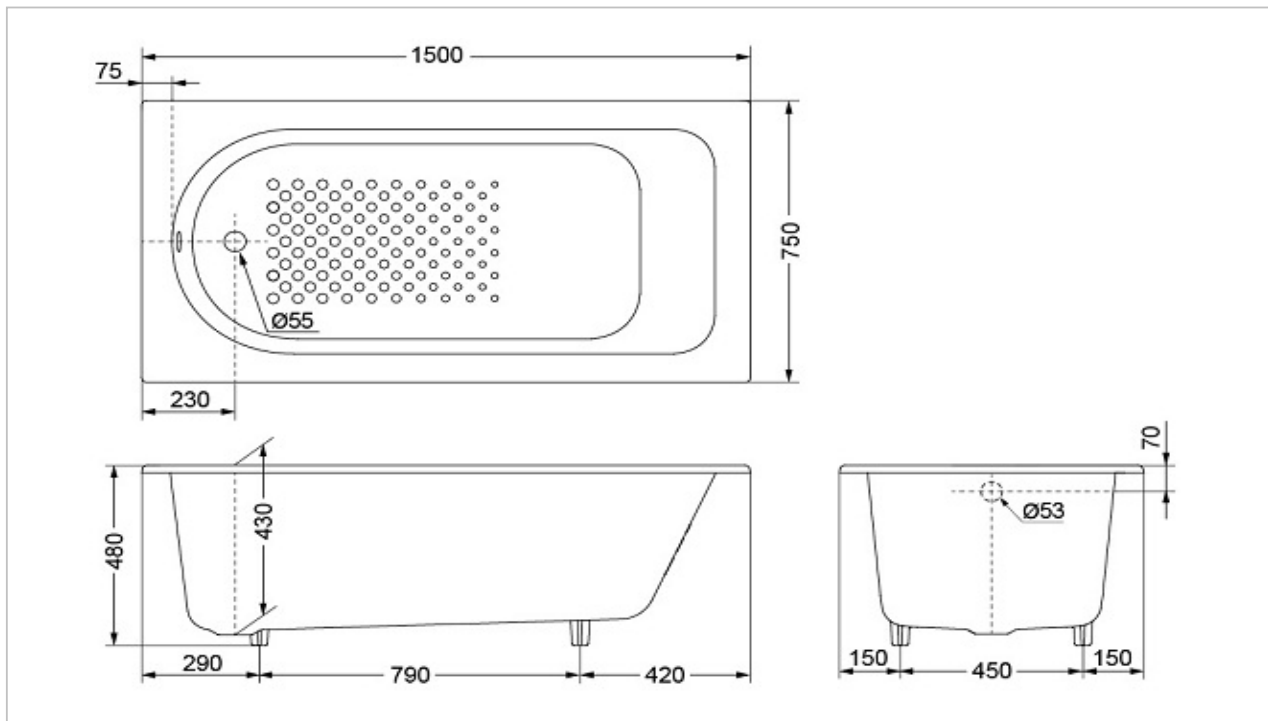

## FBYN1510HPE FBYN1510PE

*Enameled Cast Iron Bathtub*

### Product Features

SIZE : 1500 x 750 x 480 mm.

Capacity : 147L

Same Style : FBYN1510P (without handle)

: FBYN1510HP (with handle)