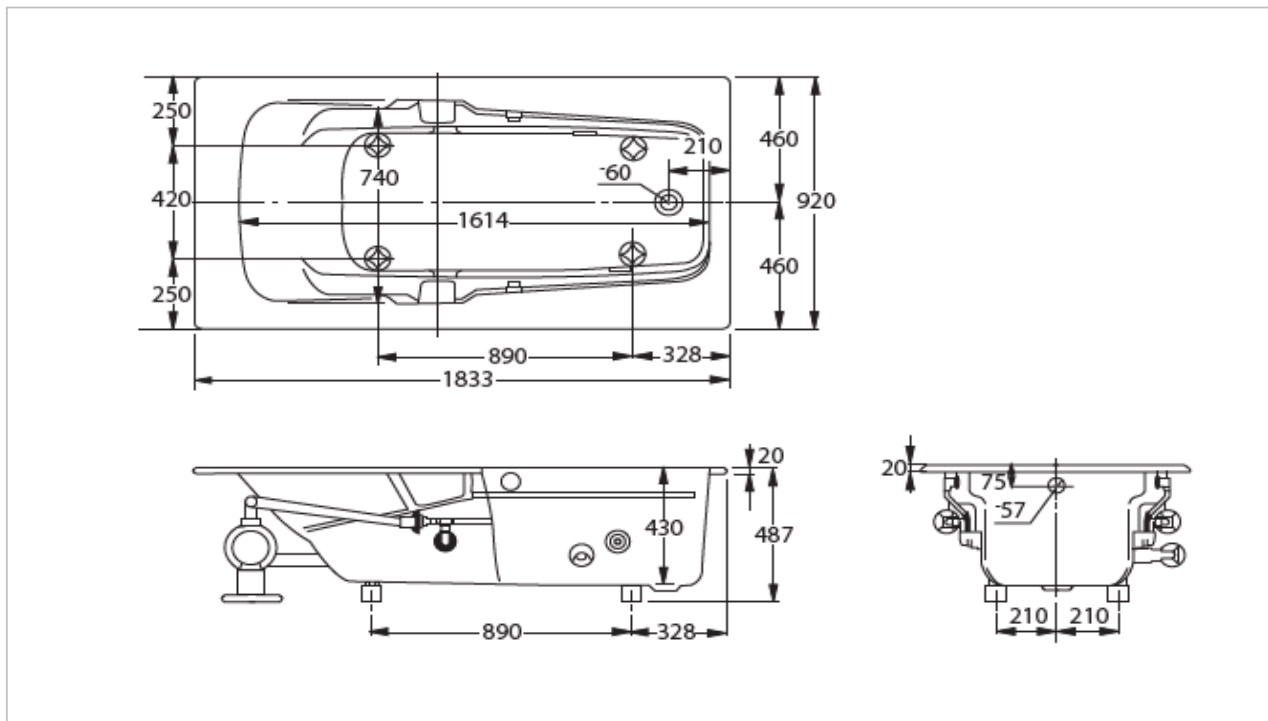

TOTO

BATHTUB

FBYK1800HPE

"Excelsior" Enameled Cast Iron Bathtub

Product Features

Enameled Cast Iron Bathtub with Hand Grips & Air Blow Function

Size : 1833x920x487 mm

Suggestion Fittings & Parts