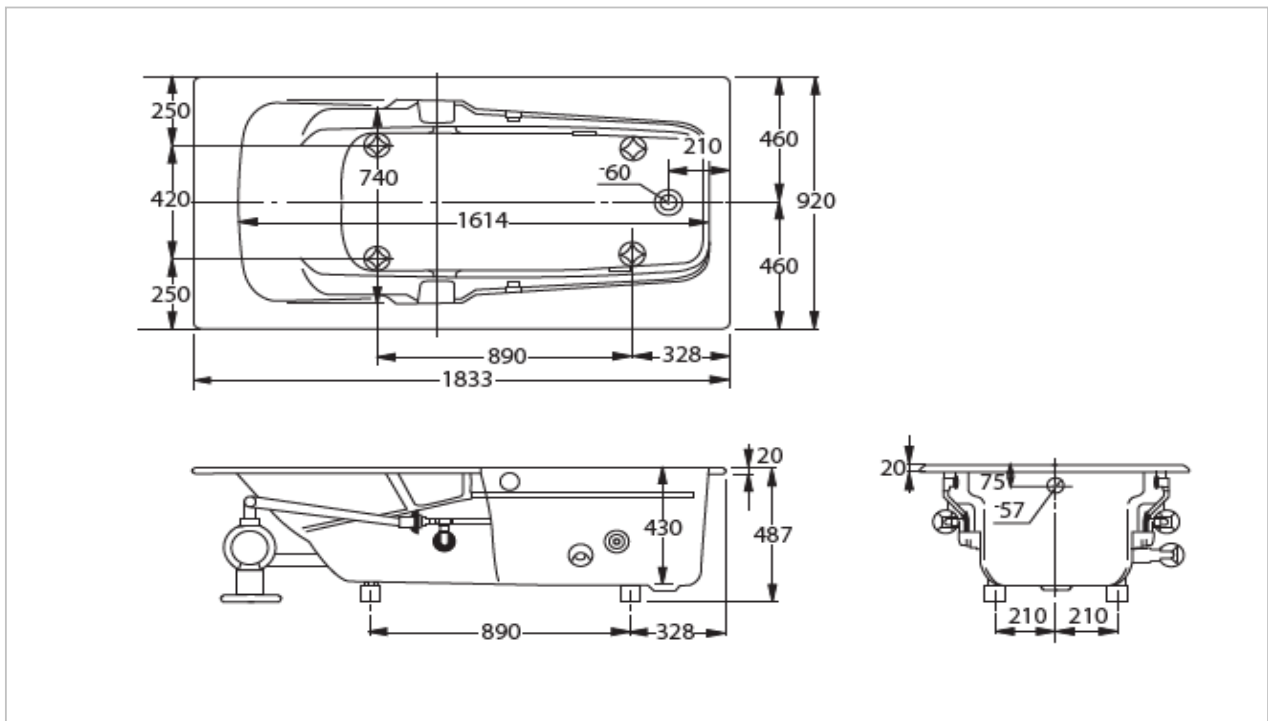

TOTO

BATHTUB

FBYK1800HPE/DB

"Excelsior" Enameled Cast Iron Bathtub

Product Features

Enameled Cast Iron Bathtub with Hand Grips & Air Blow Function

Size : 1833x920x487 mm

Suggestion Fittings & Parts