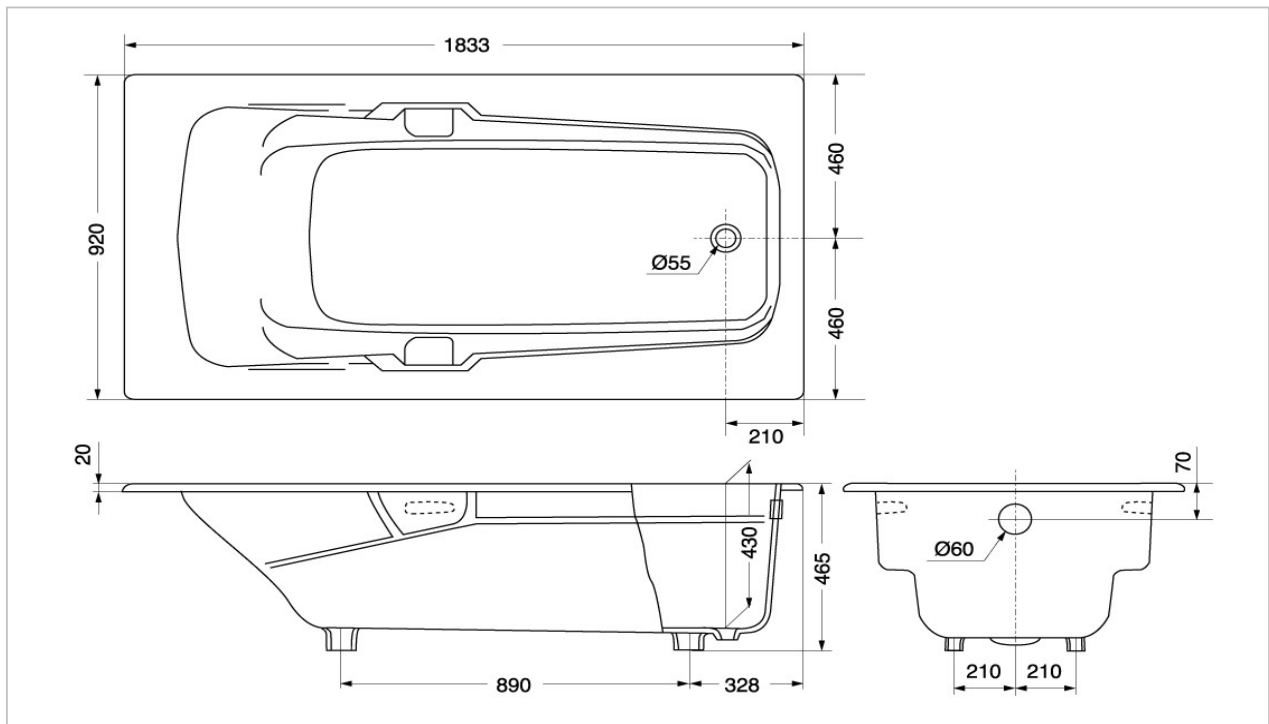

TOTO

BATHTUB

FBY1800HPEW

"Excelsior" Enameled Cast Iron Bathtub

Product Features

Enameled Cast Iron Bathtub with Hand Grips
Size : 1833x920x465 mm

Suggestion Fittings & Parts

Remark : We reserve the right to change some parts for suitability.