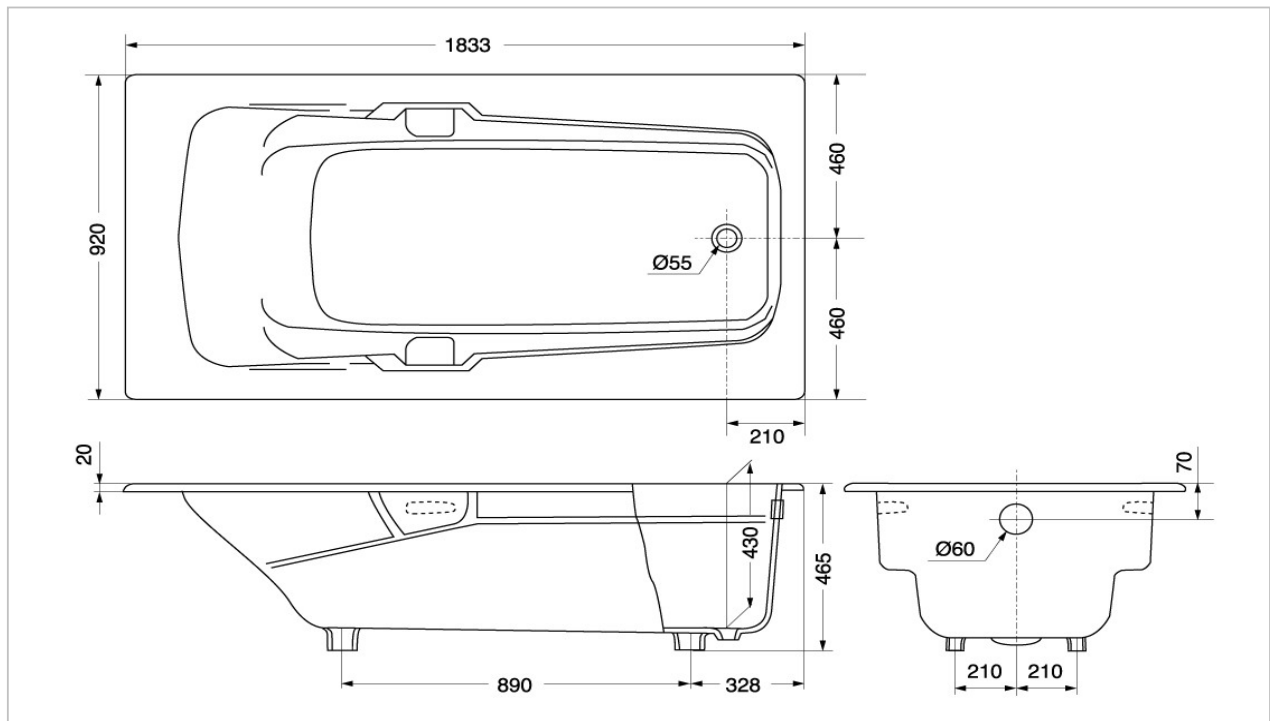

## BATHTUB

### Product Features

Enameled Cast Iron Bathtub with Hand Grips  
Size : 1833x920x465 mm