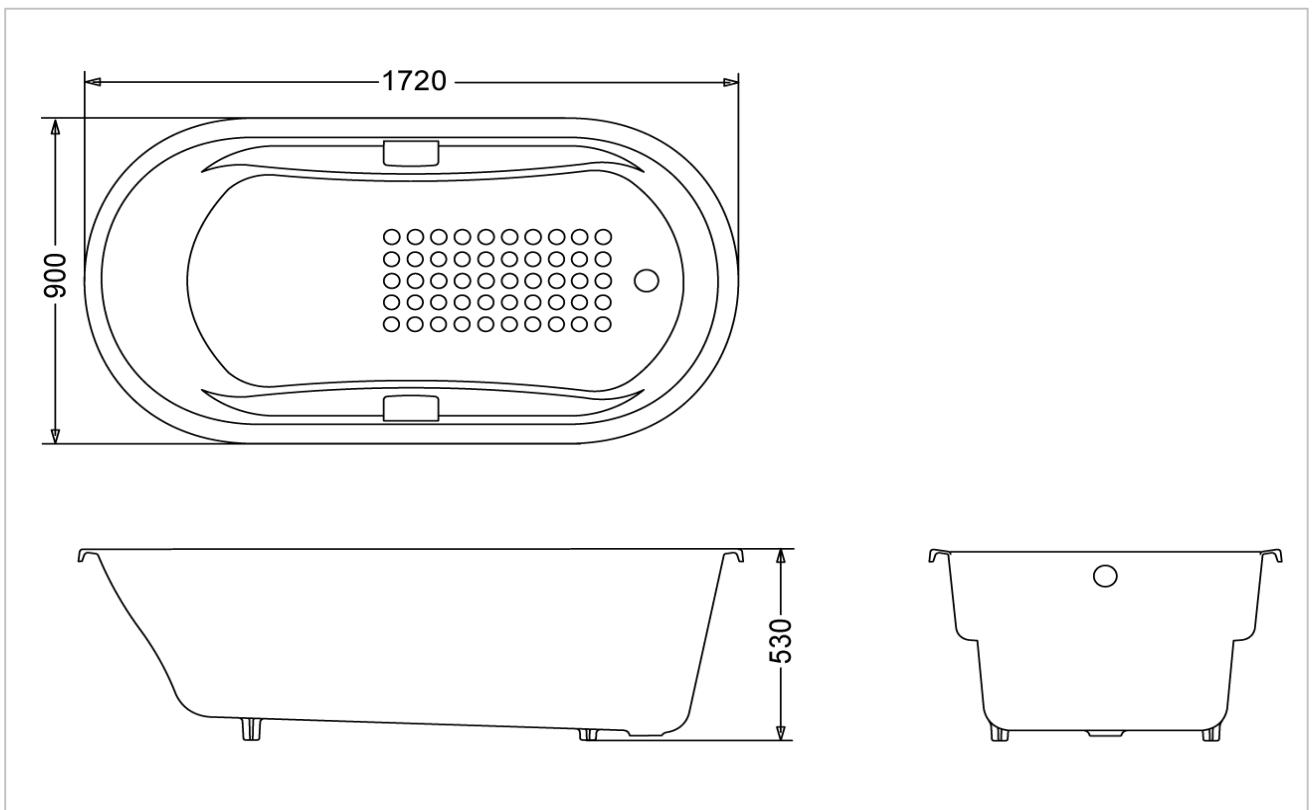

## BATHTUB

**FBY1760CHP/DB**

ENAMELED CAST IRON

### Product Features

- Enameled Cast Iron
- Bathtub with Hand Grip
- Size : 1720W x 900D x 530H mm
- Slip-Resistance Surface
- Waste Fittings Included

Suggestion Fittings & Parts

Remark : We reserve the right to change some parts for suitability.