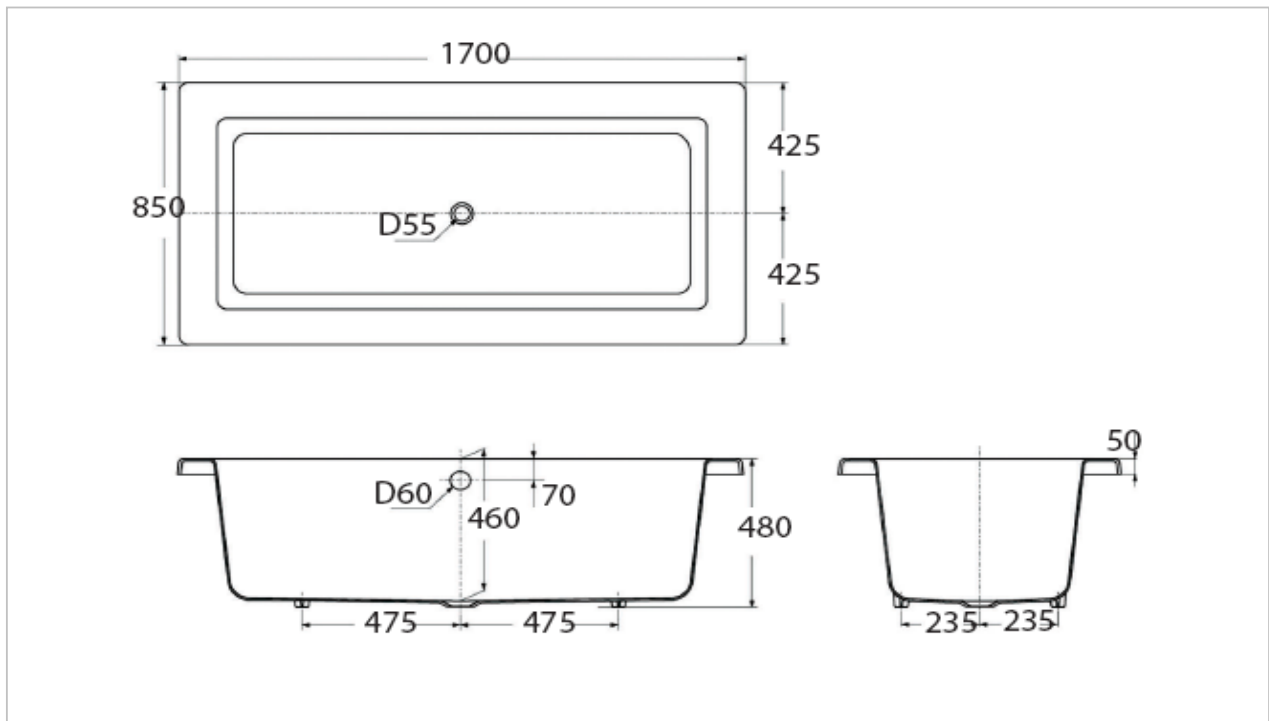

TOTO

BATHTUB

FBY1750PEW

"Ryohan" Enameled Cast Iron Bathtub

Product Features

Size : 1700x850x480 mm

Suggestion Fittings & Parts

Remark : We reserve the right to change some parts for suitability.