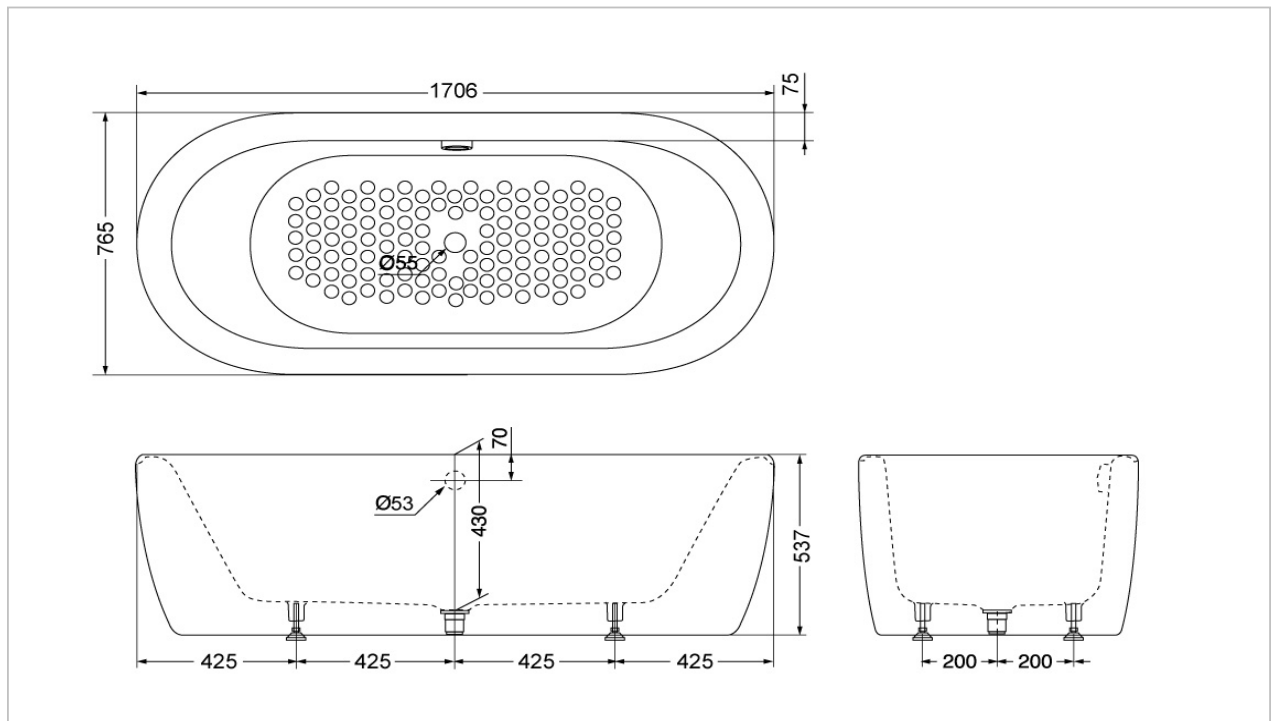

TOTO

BATHTUB

FBY1716CPW

Enameled Cast Iron Bathtub

Product Features

SIZE : 1706 x 765 x 537 mm.
Capacity : 187 L

Suggestion Fittings & Parts

Remark : We reserve the right to change some parts for suitability.