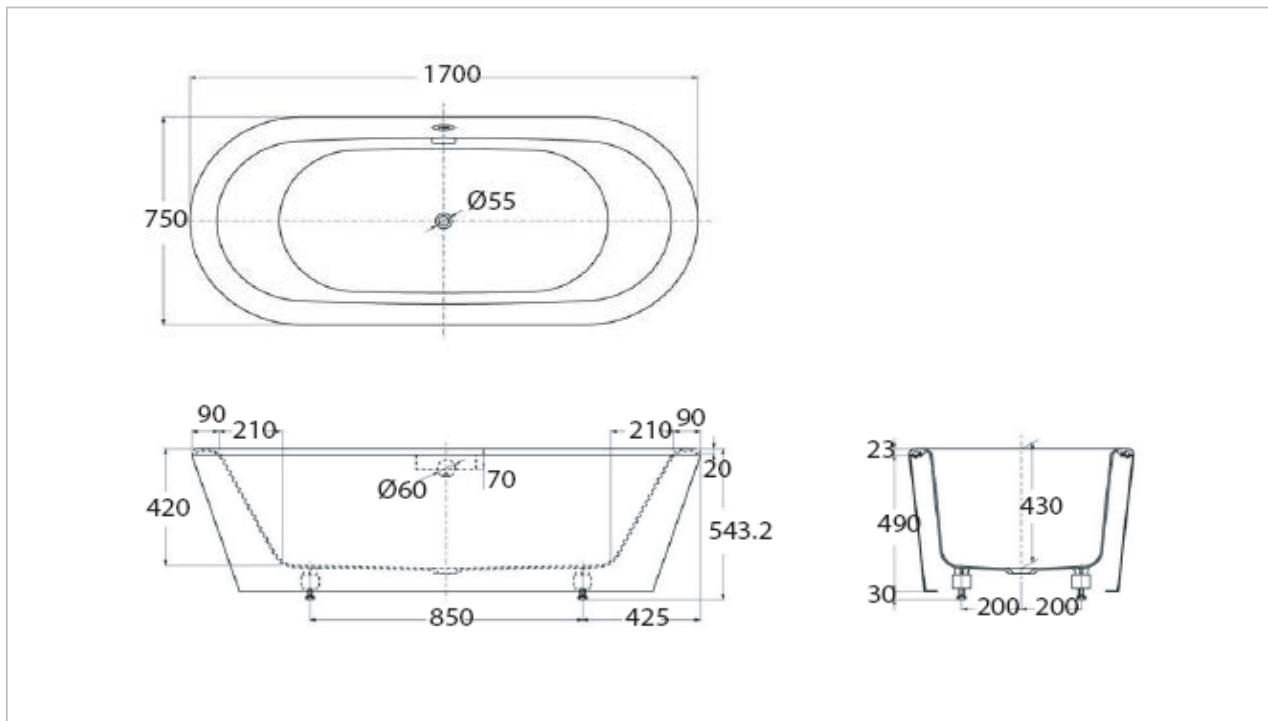

TOTO

BATHTUB

FBY1714CPEV

"Avante" Enameled Cast Iron Bathtub

Product Features

Size : 1700x750x430 mm

Suggestion Fittings & Parts

Remark : We reserve the right to change some parts for suitability.