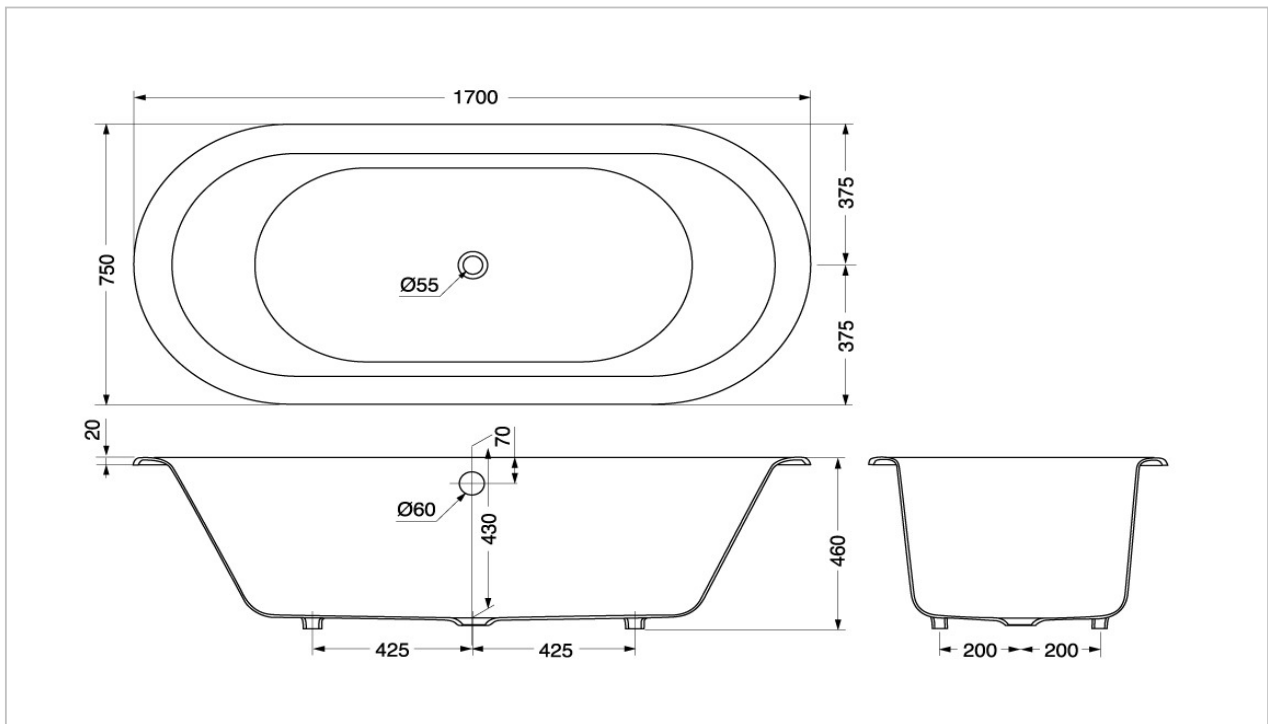

## FBY1710CPEW

*Enameled Cast Iron Bathtub*

### Product Features

SIZE : 1700 x 750 x 460 mm